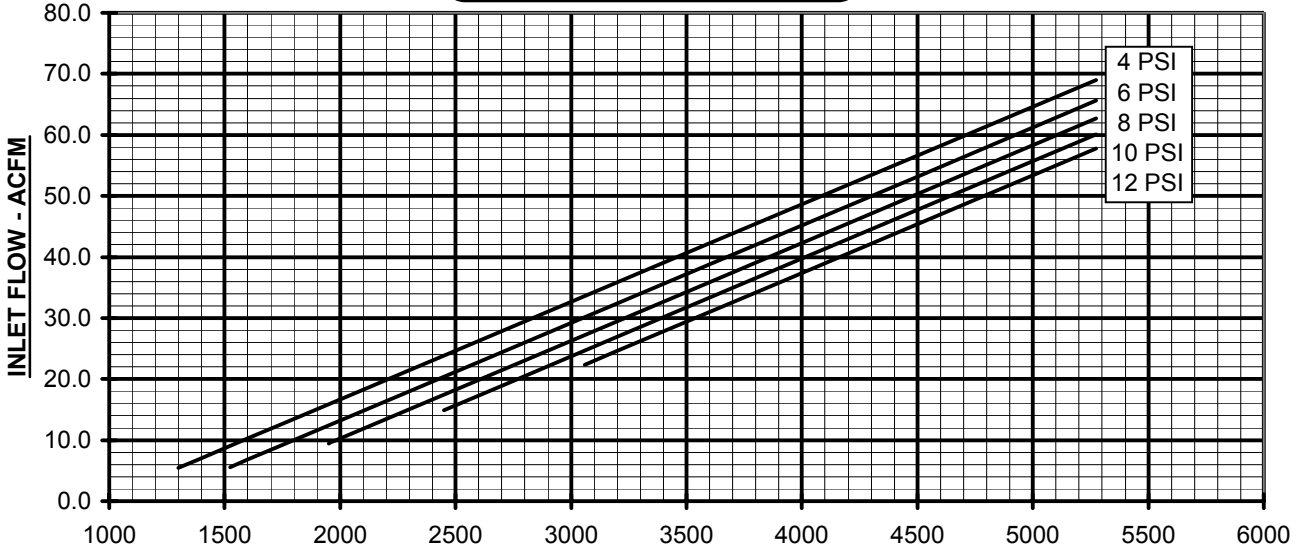

800-536-9933

www.pdblwers.com

PRESSURE PERFORMANCE
FRAME 22 U-RAI
 MAX. PRESSURE RISE = 12 PSI
 MAX. SPEED = 5275 RPM

PERFORMANCE BASED ON AIR,
 INLET AT 14.7 PSIA & 68°F
 DECEMBER 2004

PC-12-22