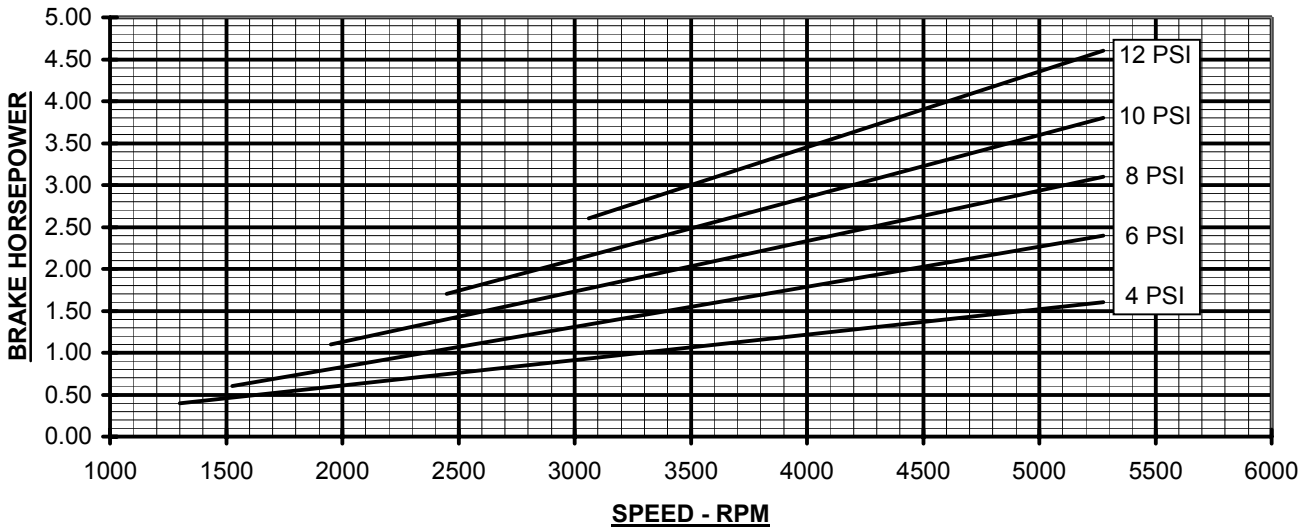

800-536-9933

www.pdblwers.com

PRESSURE PERFORMANCE
FRAME 22 U-RAI
 MAX. PRESSURE RISE = 12 PSI
 MAX. SPEED = 5275 RPM

PERFORMANCE BASED ON AIR,
 INLET AT 14.7 PSIA & 68°F
 DECEMBER 2004

PC-12-22