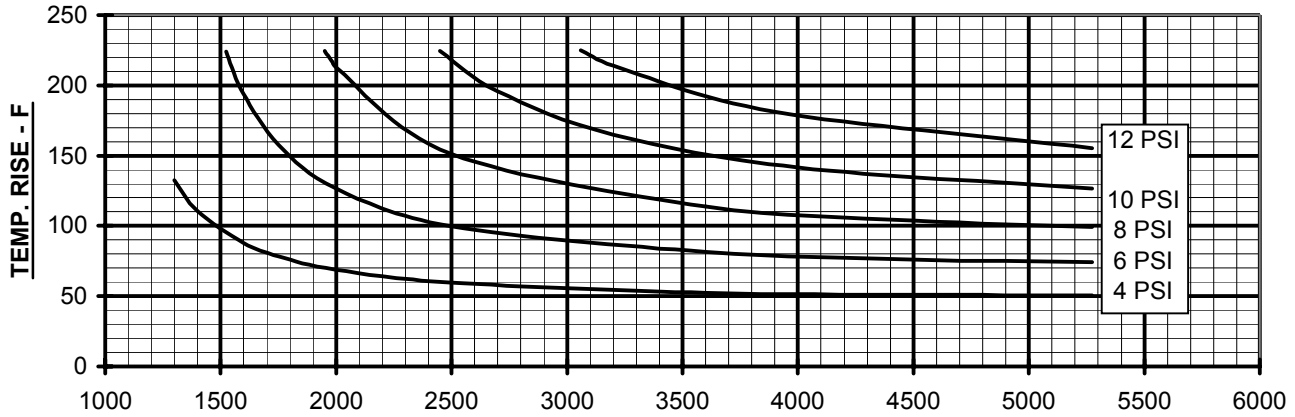

800-536-9933

www.pdblwers.com

PRESSURE PERFORMANCE
FRAME 22 U-RAI
 MAX. PRESSURE RISE = 12 PSI
 MAX. SPEED = 5275 RPM

PERFORMANCE BASED ON AIR,
 INLET AT 14.7 PSIA & 68°F
 DECEMBER 2004

PC-12-22