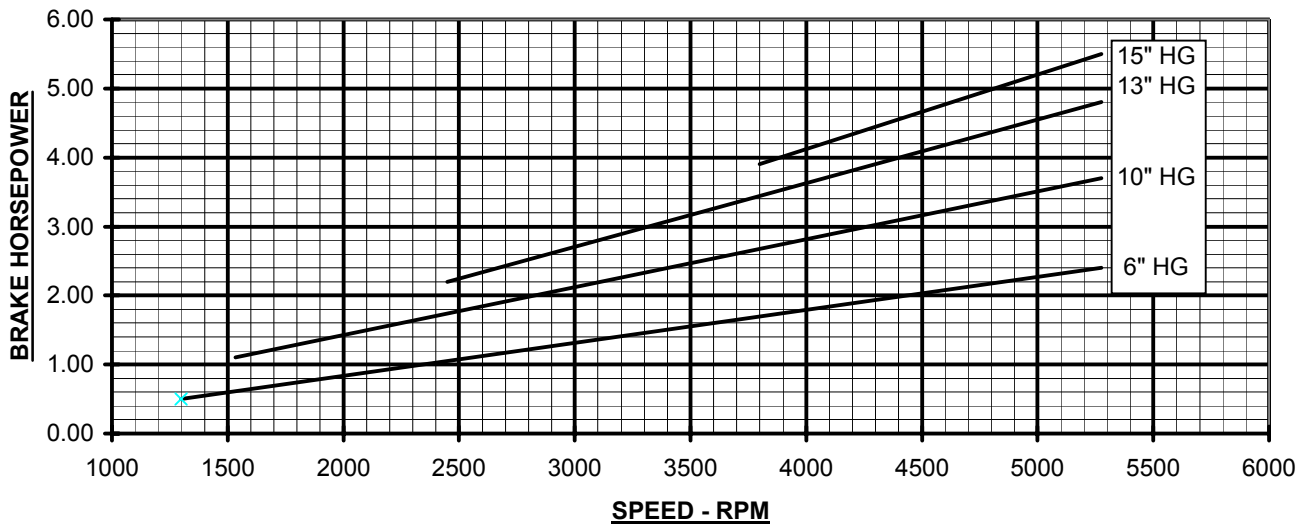

800-536-9933
www.pdblowers.com

VACUUM PERFORMANCE
FRAME 24 U-RAI
MAX. VACUUM = 15" HG
MAX. SPEED = 5275 RPM

PERFORMANCE BASED ON AIR,
INLET AT 68°F
DISCHARGE PRESSURE = 30" HG ABS.
DECEMBER 2004

VC-12-24