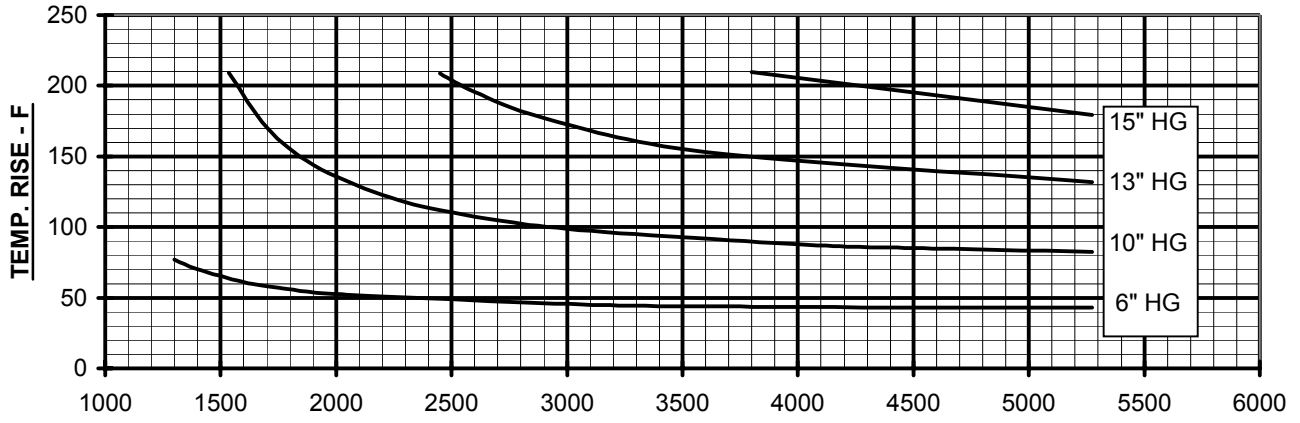

800-536-9933
www.pdblowers.com

VACUUM PERFORMANCE
FRAME 24 U-RAI
MAX. VACUUM = 15" HG
MAX. SPEED = 5275 RPM

PERFORMANCE BASED ON AIR,
INLET AT 68°F
DISCHARGE PRESSURE = 30" HG ABS.
DECEMBER 2004

VC-12-24