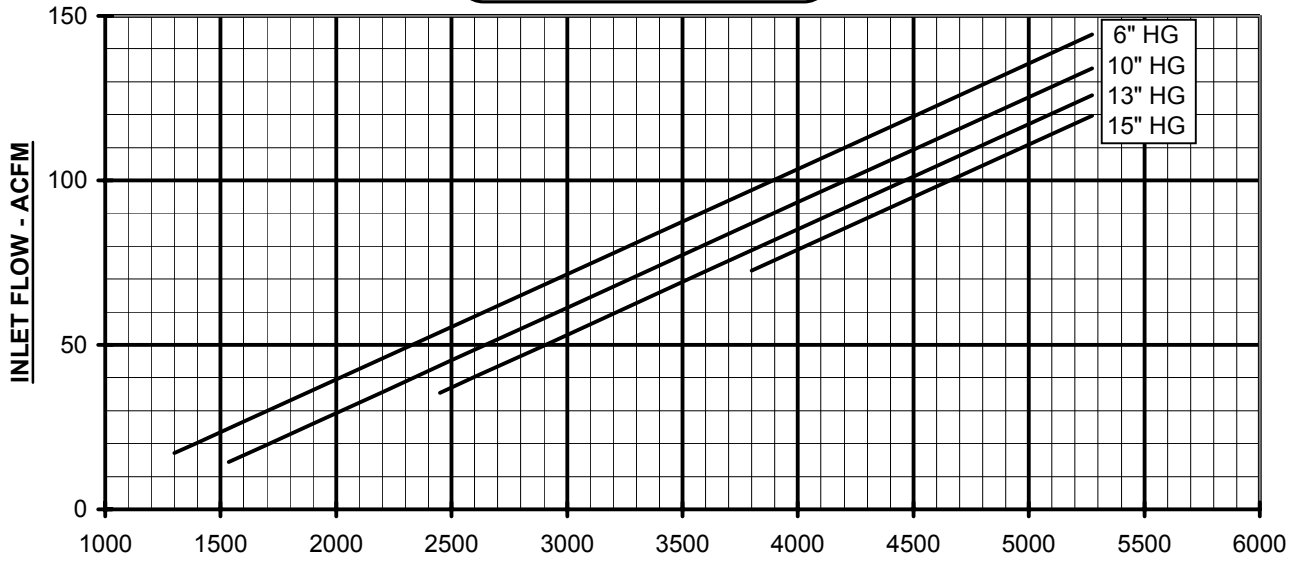

800-536-9933
www.pdblowers.com

VACUUM PERFORMANCE
FRAME 24 U-RAI
MAX. VACUUM = 15" HG
MAX. SPEED = 5275 RPM

PERFORMANCE BASED ON AIR,
INLET AT 68°F
DISCHARGE PRESSURE = 30" HG ABS.
DECEMBER 2004

VC-12-24