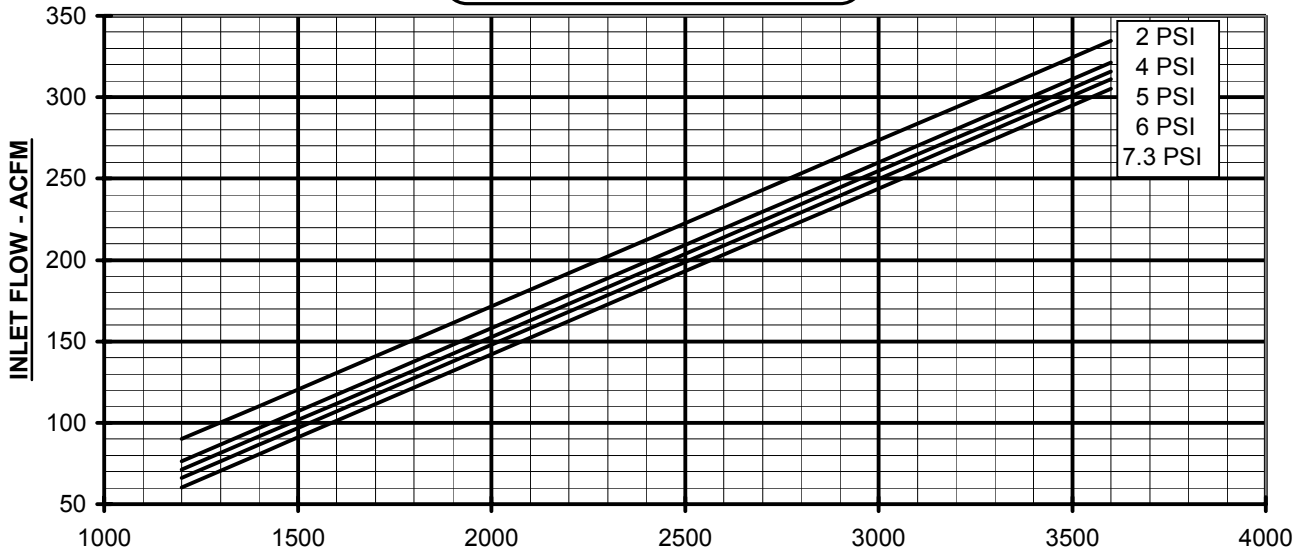

800-536-9933

www.pdblowers.com

**PRESSURE PERFORMANCE**  
**FRAME 36 U-RAI**  
MAX. PRESSURE RISE = 7.3 PSI  
MAX. SPEED = 3600 RPM

PERFORMANCE BASED ON AIR,  
INLET AT 14.7 PSIA & 68°F  
DECEMBER 2004

PC-12-36