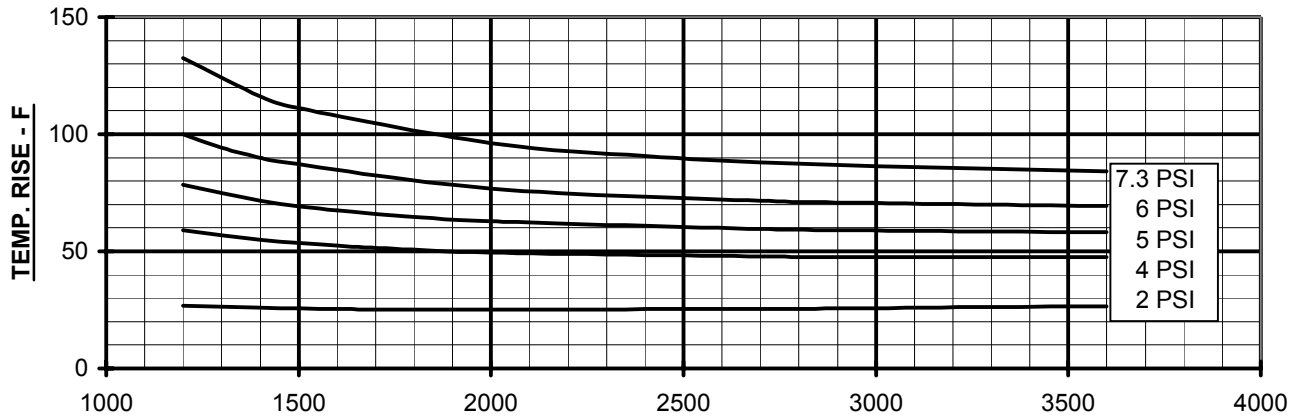

800-536-9933

www.pdblowers.com

**PRESSURE PERFORMANCE**  
**FRAME 36 U-RAI**  
MAX. PRESSURE RISE = 7.3 PSI  
MAX. SPEED = 3600 RPM

PERFORMANCE BASED ON AIR,  
INLET AT 14.7 PSIA & 68°F  
DECEMBER 2004

PC-12-36