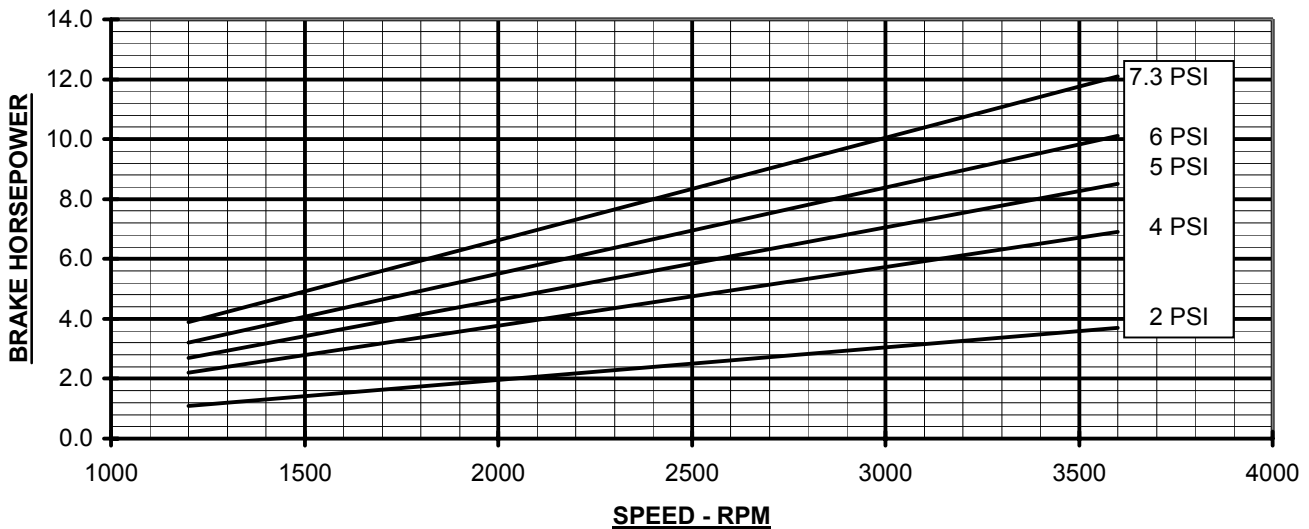

800-536-9933

www.pdblowers.com

**PRESSURE PERFORMANCE**  
**FRAME 36 U-RAI**  
MAX. PRESSURE RISE = 7.3 PSI  
MAX. SPEED = 3600 RPM

PERFORMANCE BASED ON AIR,  
INLET AT 14.7 PSIA & 68°F  
DECEMBER 2004

PC-12-36