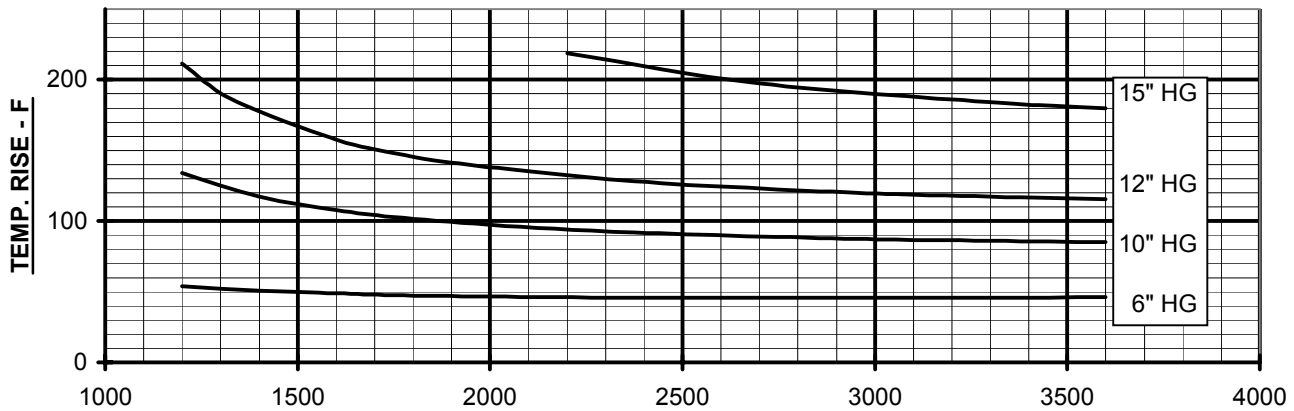

800-536-9933

www.pdblowers.com

VACUUM PERFORMANCE
FRAME 36 U-RAI
MAX. VACUUM = 15" HG
MAX. SPEED = 3600 RPM

PERFORMANCE BASED ON AIR,
INLET AT 68°F
DISCHARGE PRESSURE = 30" HG ABS.
DECEMBER 2004

VC-12-36