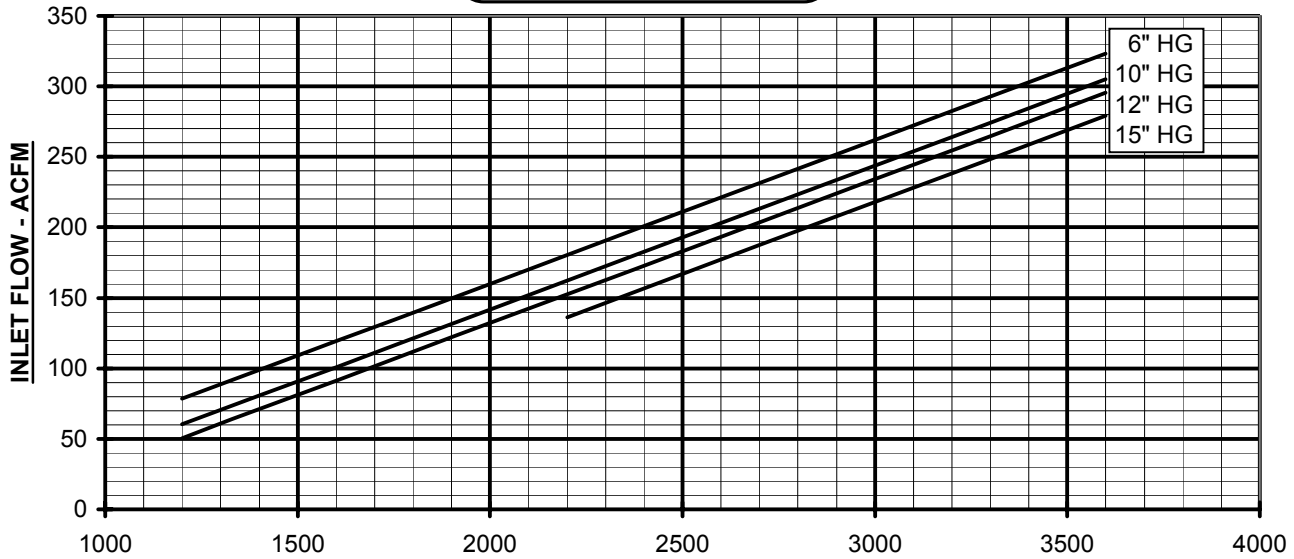

800-536-9933

www.pdblowers.com

VACUUM PERFORMANCE
FRAME 36 U-RAI
MAX. VACUUM = 15" HG
MAX. SPEED = 3600 RPM

PERFORMANCE BASED ON AIR,
INLET AT 68°F
DISCHARGE PRESSURE = 30" HG ABS.
DECEMBER 2004

VC-12-36