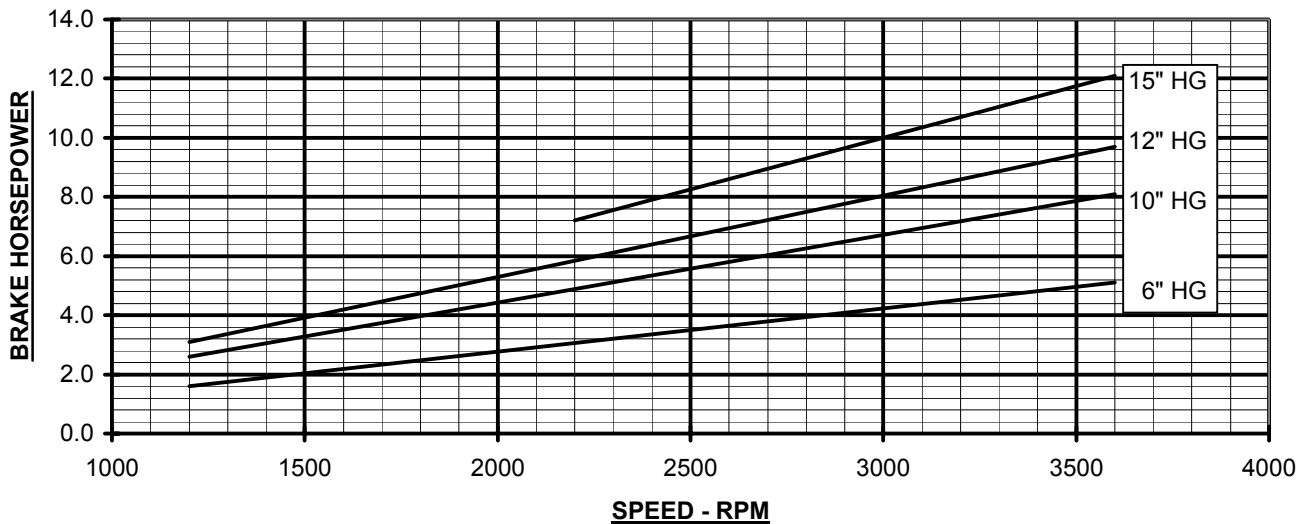

800-536-9933

www.pdblowers.com

VACUUM PERFORMANCE
FRAME 36 U-RAI
MAX. VACUUM = 15" HG
MAX. SPEED = 3600 RPM

PERFORMANCE BASED ON AIR,
INLET AT 68°F
DISCHARGE PRESSURE = 30" HG ABS.
DECEMBER 2004

VC-12-36