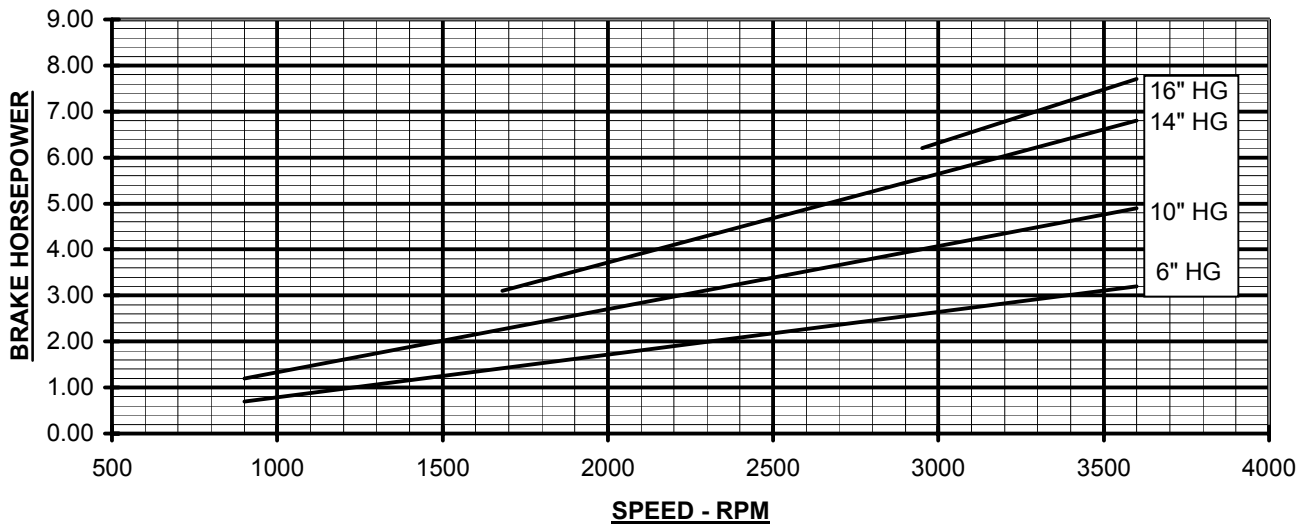

800-536-9933

www.pdblowers.com

VACUUM PERFORMANCE
FRAME 42 U-RAI
MAX. VACUUM = 16" HG
MAX. SPEED = 3600 RPM

PERFORMANCE BASED ON AIR,
INLET AT 68°F
DISCHARGE PRESSURE = 30" HG ABS.
DECEMBER 2004

VC-12-42