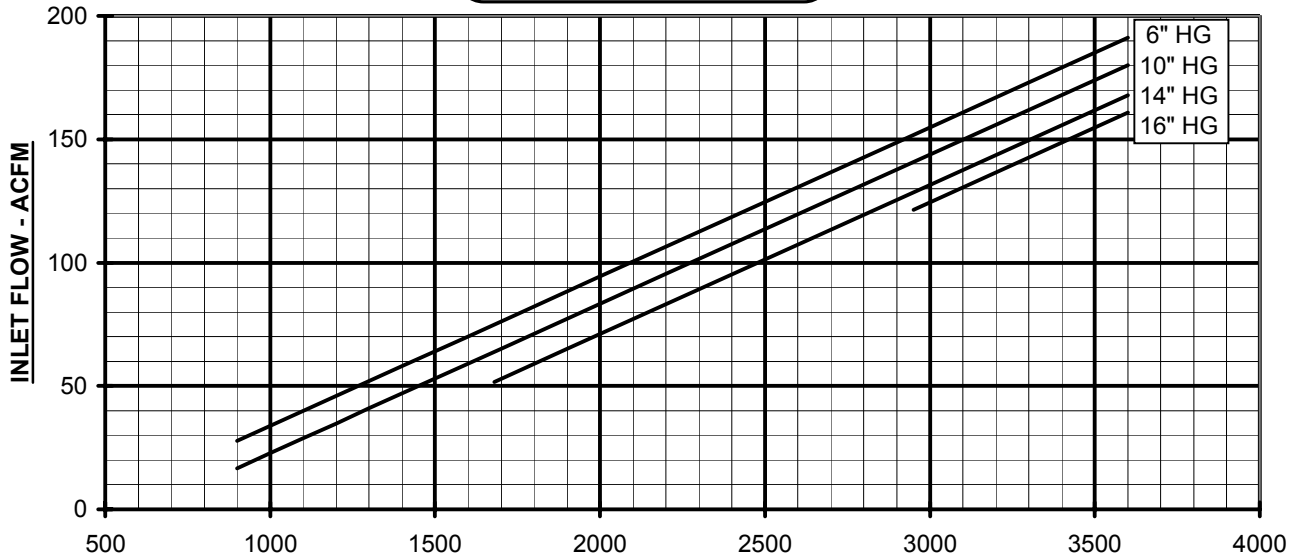

800-536-9933

www.pdblowers.com

VACUUM PERFORMANCE
FRAME 42 U-RAI
MAX. VACUUM = 16" HG
MAX. SPEED = 3600 RPM

PERFORMANCE BASED ON AIR,
INLET AT 68°F
DISCHARGE PRESSURE = 30" HG ABS.
DECEMBER 2004

VC-12-42