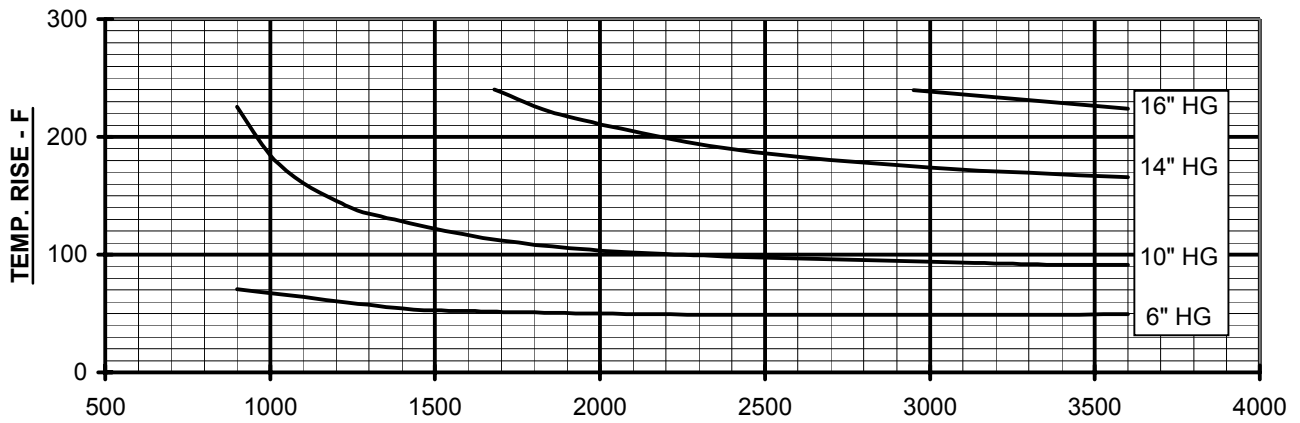

800-536-9933

www.pdblowers.com

VACUUM PERFORMANCE
FRAME 42 U-RAI
MAX. VACUUM = 16" HG
MAX. SPEED = 3600 RPM

PERFORMANCE BASED ON AIR,
INLET AT 68°F
DISCHARGE PRESSURE = 30" HG ABS.
DECEMBER 2004

VC-12-42