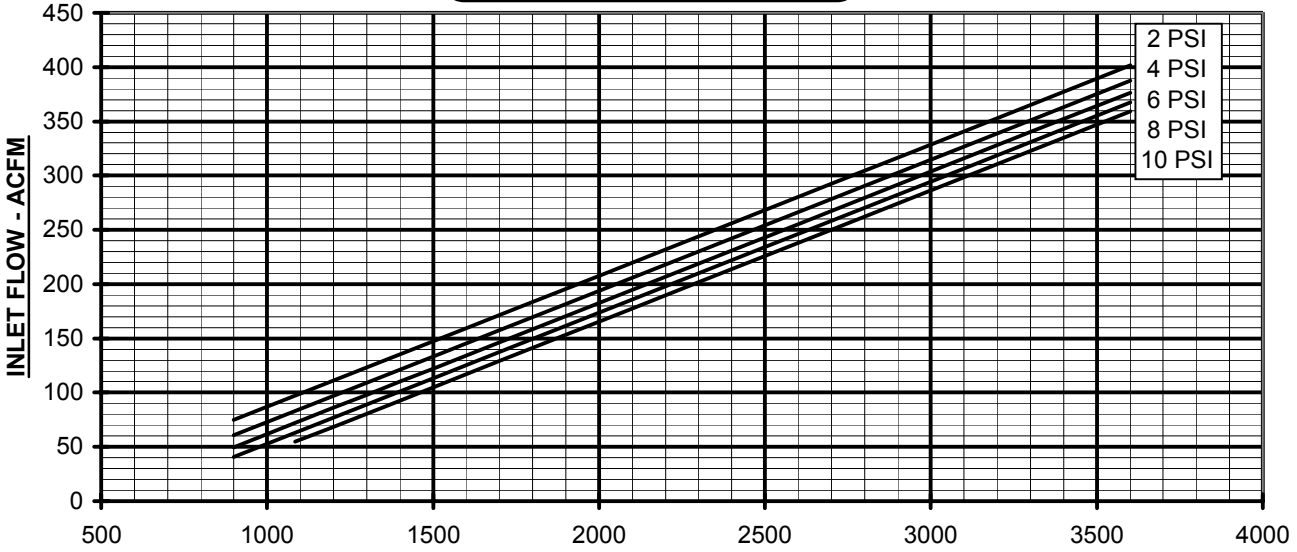

800-536-9933

www.pdblowers.com

**PRESSURE PERFORMANCE**  
**FRAME 45 U-RAI**  
 MAX. PRESSURE RISE = 10 PSI  
 MAX. SPEED = 3600 RPM

PERFORMANCE BASED ON AIR,  
 INLET AT 14.7 PSIA & 68°F  
 DECEMBER 2004