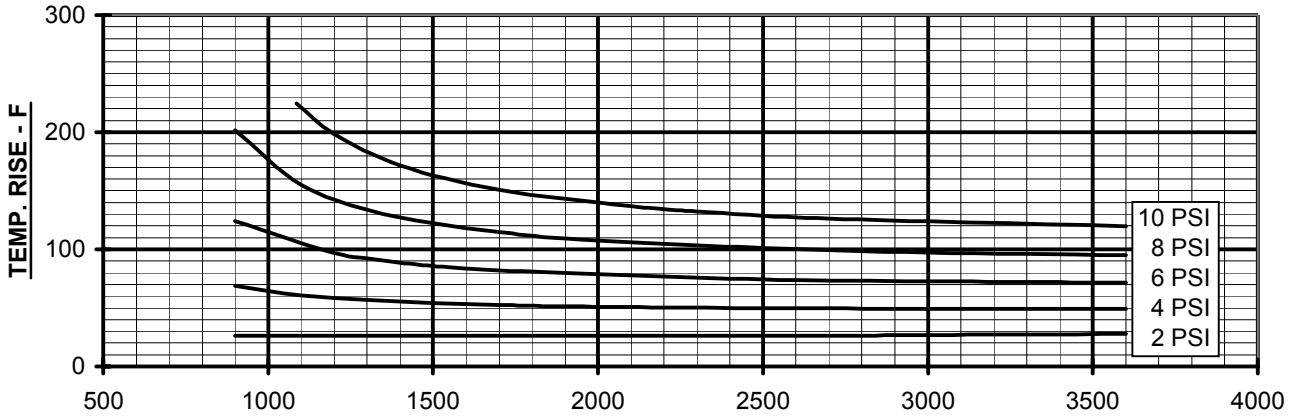

800-536-9933

www.pdblowers.com

**PRESSURE PERFORMANCE**  
**FRAME 45 U-RAI**  
 MAX. PRESSURE RISE = 10 PSI  
 MAX. SPEED = 3600 RPM

PERFORMANCE BASED ON AIR,  
 INLET AT 14.7 PSIA & 68°F  
 DECEMBER 2004