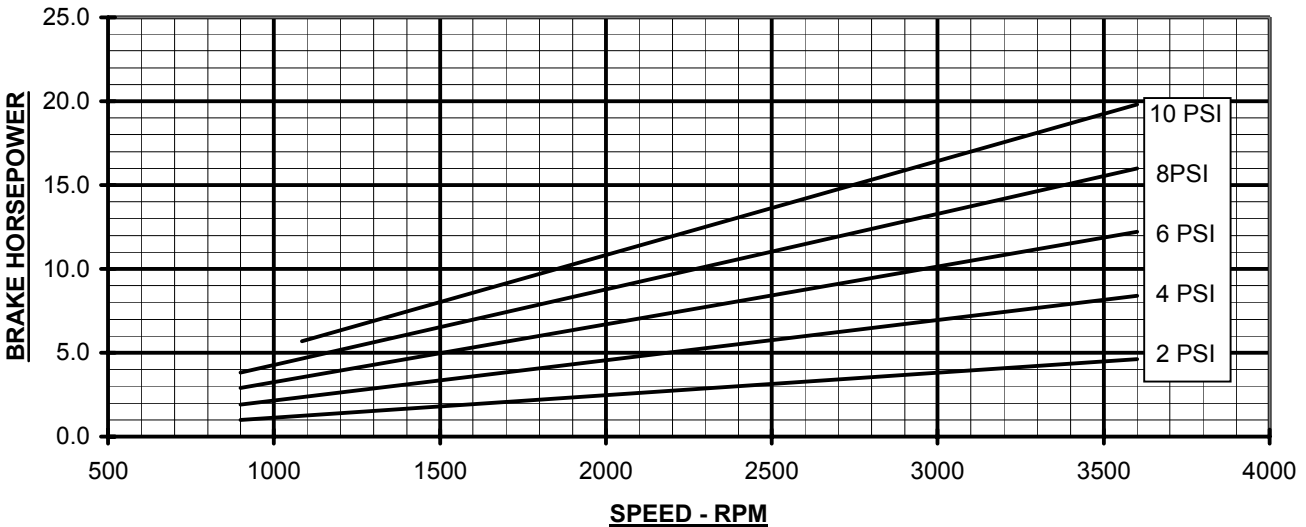

800-536-9933

www.pdblowers.com

**PRESSURE PERFORMANCE**  
**FRAME 45 U-RAI**  
 MAX. PRESSURE RISE = 10 PSI  
 MAX. SPEED = 3600 RPM

PERFORMANCE BASED ON AIR,  
 INLET AT 14.7 PSIA & 68°F  
 DECEMBER 2004