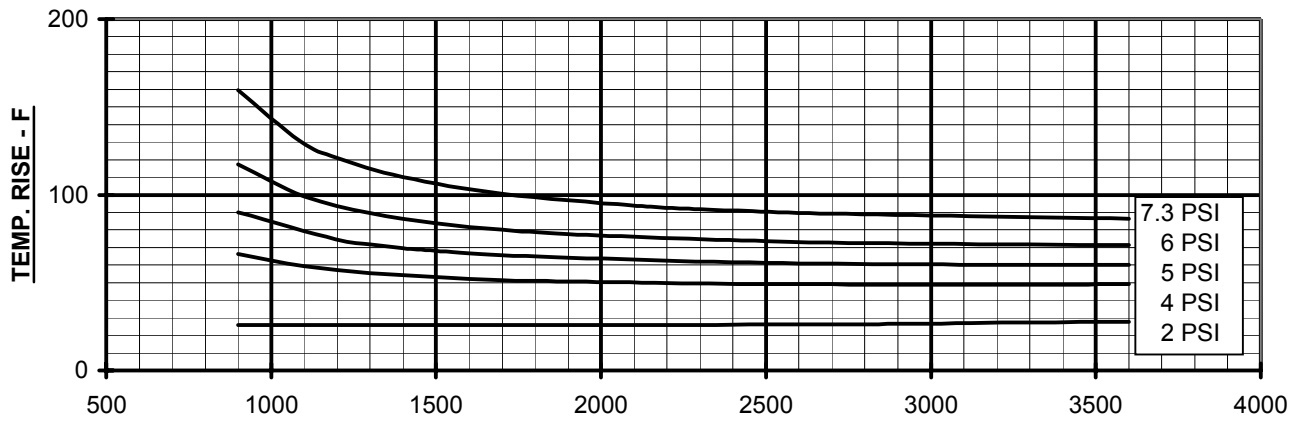

800-536-9933

www.pdblowers.com

PRESSURE PERFORMANCE
FRAME 47 U-RAI
MAX. PRESSURE RISE = 7.3 PSI
MAX. SPEED = 3600 RPM

PERFORMANCE BASED ON AIR,
INLET AT 14.7 PSIA & 68°F
DECEMBER 2004

PC-12-47