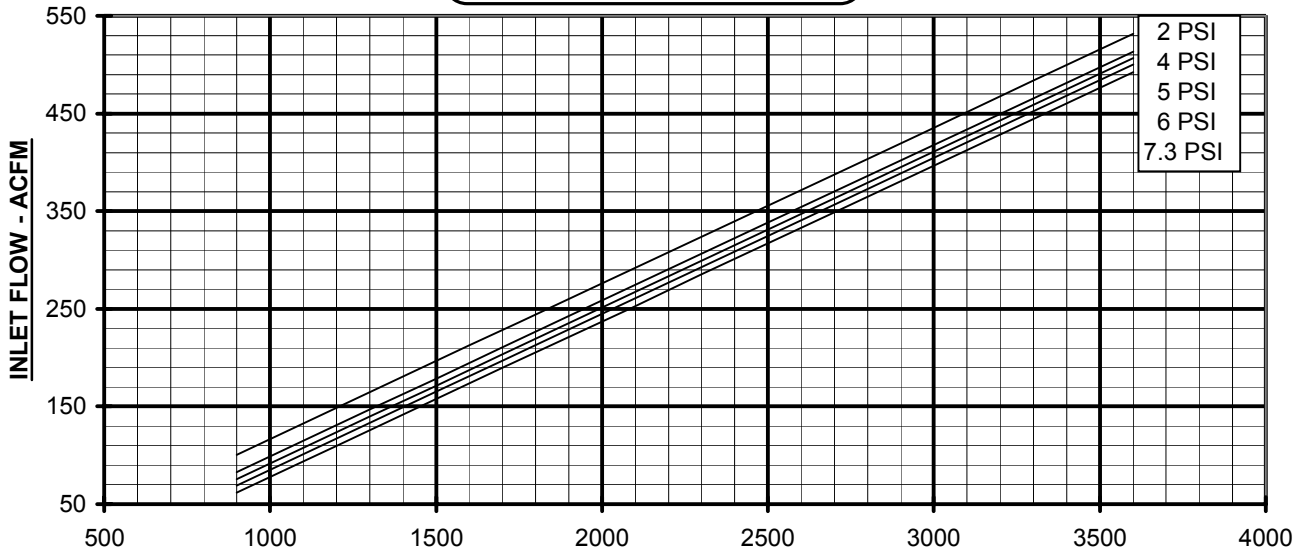

800-536-9933

www.pdblowers.com

PRESSURE PERFORMANCE
FRAME 47 U-RAI
MAX. PRESSURE RISE = 7.3 PSI
MAX. SPEED = 3600 RPM

PERFORMANCE BASED ON AIR,
INLET AT 14.7 PSIA & 68°F
DECEMBER 2004

PC-12-47