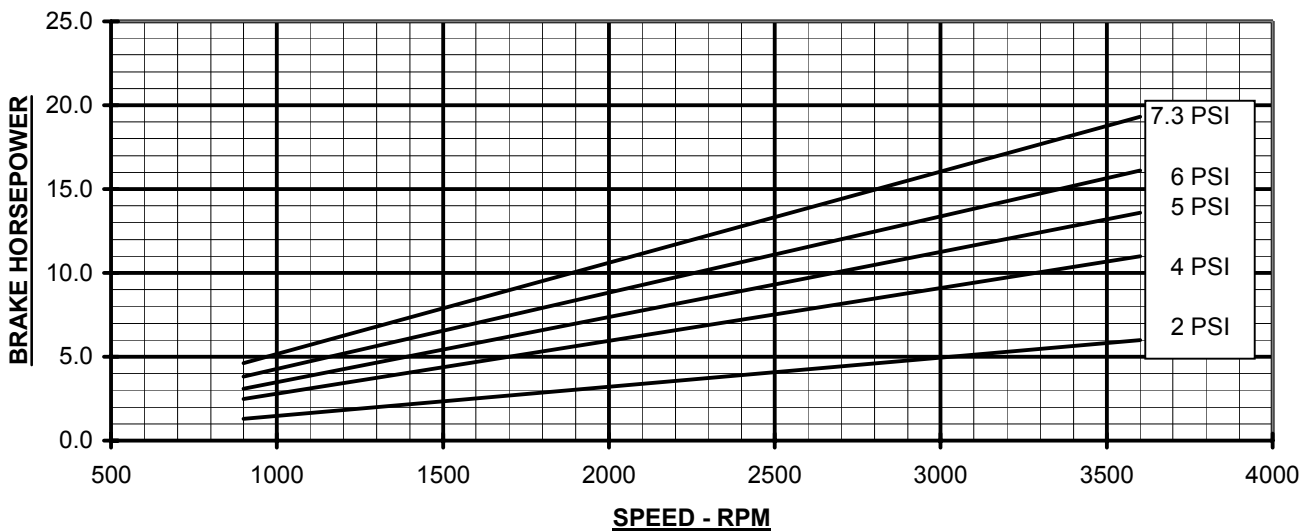

800-536-9933

www.pdblowers.com

PRESSURE PERFORMANCE
FRAME 47 U-RAI
MAX. PRESSURE RISE = 7.3 PSI
MAX. SPEED = 3600 RPM

PERFORMANCE BASED ON AIR,
INLET AT 14.7 PSIA & 68°F
DECEMBER 2004

PC-12-47