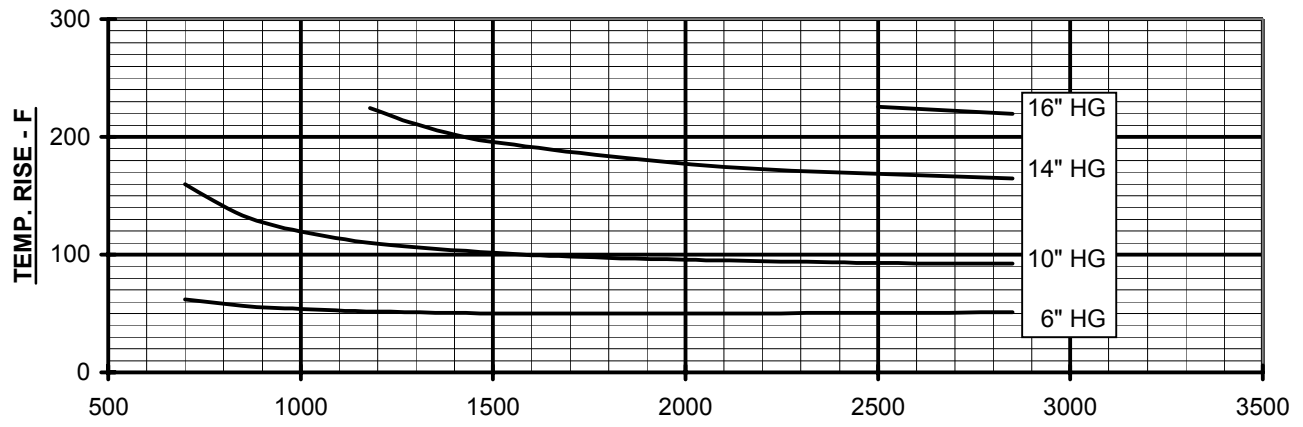

800-536-9933

www.pdblowers.com

**VACUUM PERFORMANCE**  
**FRAME 56 U-RAI**  
MAX. VACUUM = 16" HG  
MAX. SPEED = 2850 RPM

PERFORMANCE BASED ON AIR,  
INLET AT 68°F  
DISCHARGE PRESSURE = 30" HG ABS.  
DECEMBER 2004