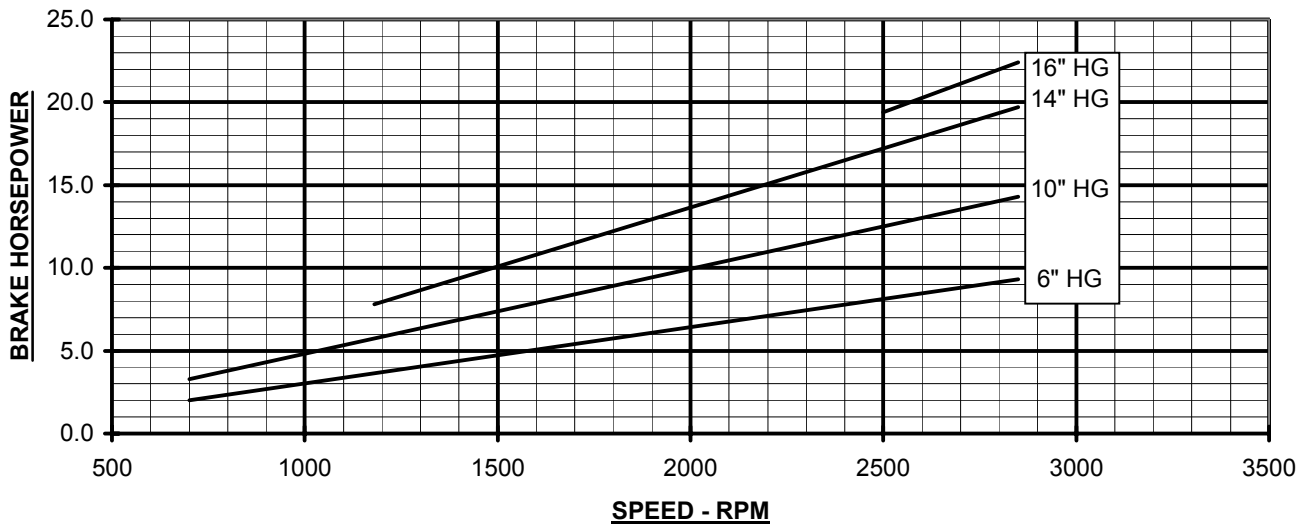

800-536-9933

www.pdblowers.com

**VACUUM PERFORMANCE**  
**FRAME 56 U-RAI**  
MAX. VACUUM = 16" HG  
MAX. SPEED = 2850 RPM

PERFORMANCE BASED ON AIR,  
INLET AT 68°F  
DISCHARGE PRESSURE = 30" HG ABS.  
DECEMBER 2004

VC-12-56