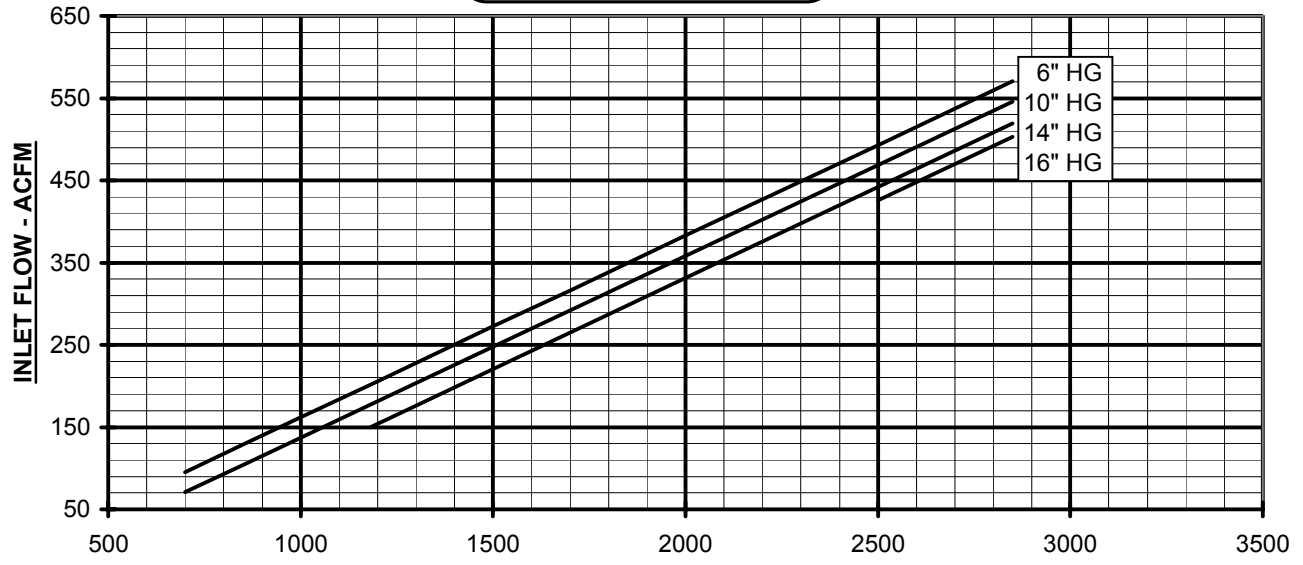

800-536-9933

www.pdblowers.com

**VACUUM PERFORMANCE**  
**FRAME 56 U-RAI**  
MAX. VACUUM = 16" HG  
MAX. SPEED = 2850 RPM

PERFORMANCE BASED ON AIR,  
INLET AT 68°F  
DISCHARGE PRESSURE = 30" HG ABS.  
DECEMBER 2004

VC-12-56