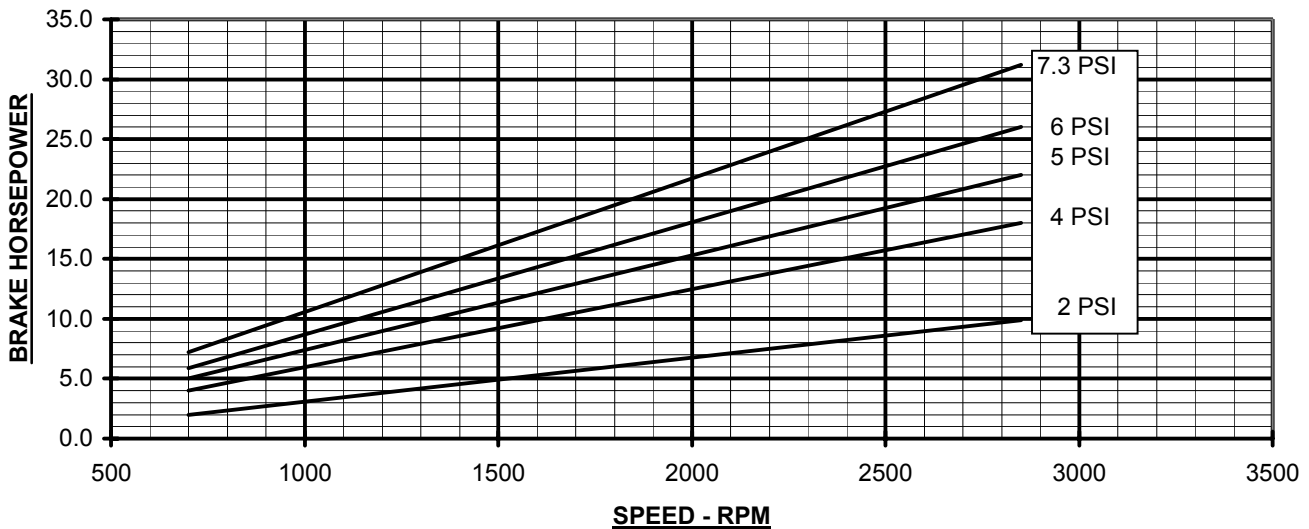

800-536-9933

www.pdblowers.com

**PRESSURE PERFORMANCE**  
**FRAME 59 U-RAI**  
 MAX. PRESSURE RISE = 7.3 PSI  
 MAX. SPEED = 2850 RPM

PERFORMANCE BASED ON AIR,  
 INLET AT 14.7 PSIA & 68°F  
 DECEMBER 2004