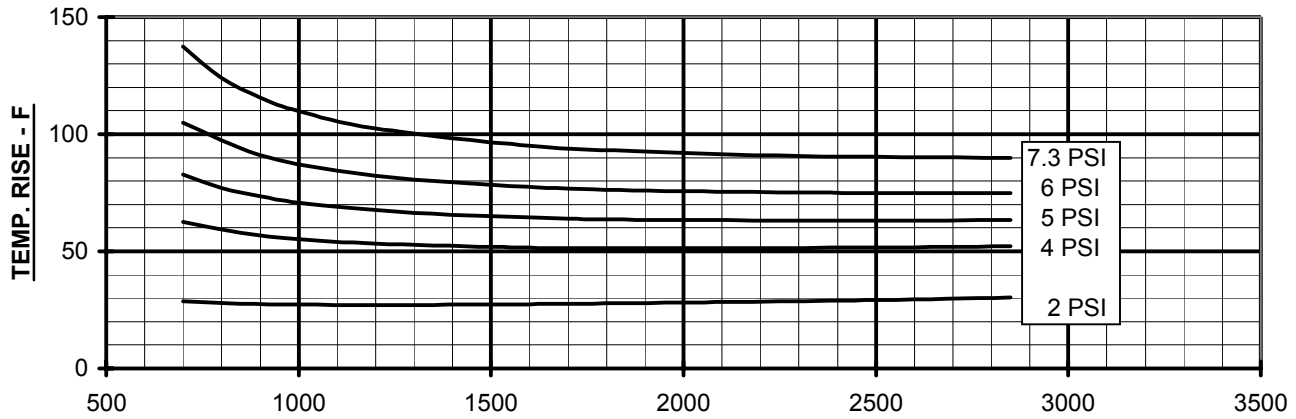

800-536-9933

www.pdblowers.com

**PRESSURE PERFORMANCE**  
**FRAME 59 U-RAI**  
 MAX. PRESSURE RISE = 7.3 PSI  
 MAX. SPEED = 2850 RPM

PERFORMANCE BASED ON AIR,  
 INLET AT 14.7 PSIA & 68°F  
 DECEMBER 2004