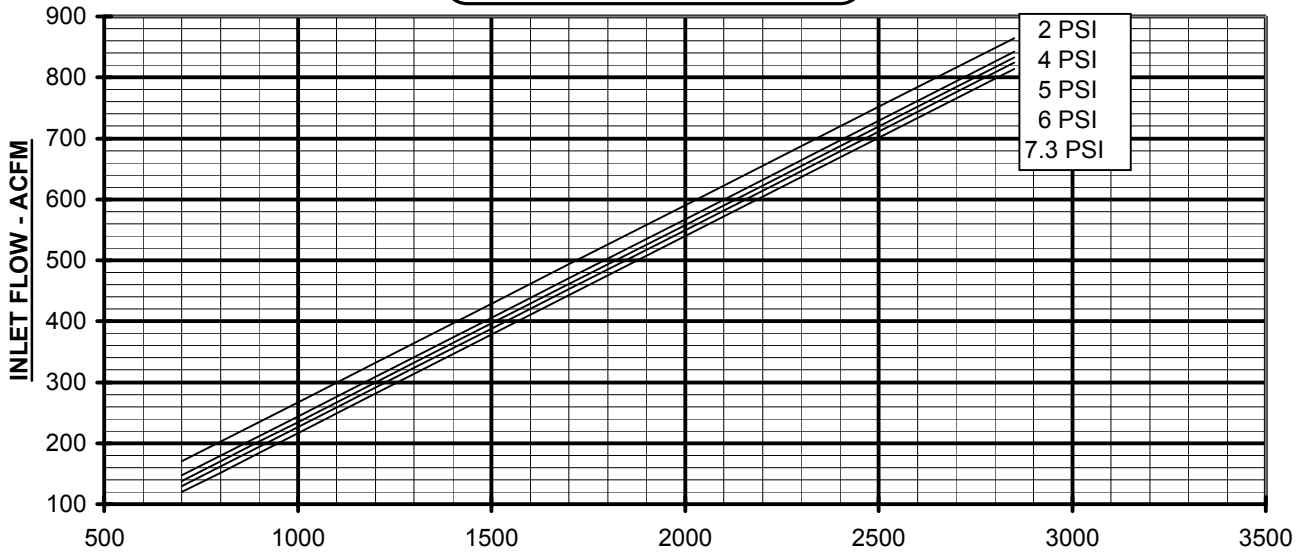

800-536-9933

www.pdblowers.com

**PRESSURE PERFORMANCE**  
**FRAME 59 U-RAI**  
 MAX. PRESSURE RISE = 7.3 PSI  
 MAX. SPEED = 2850 RPM

PERFORMANCE BASED ON AIR,  
 INLET AT 14.7 PSIA & 68°F  
 DECEMBER 2004