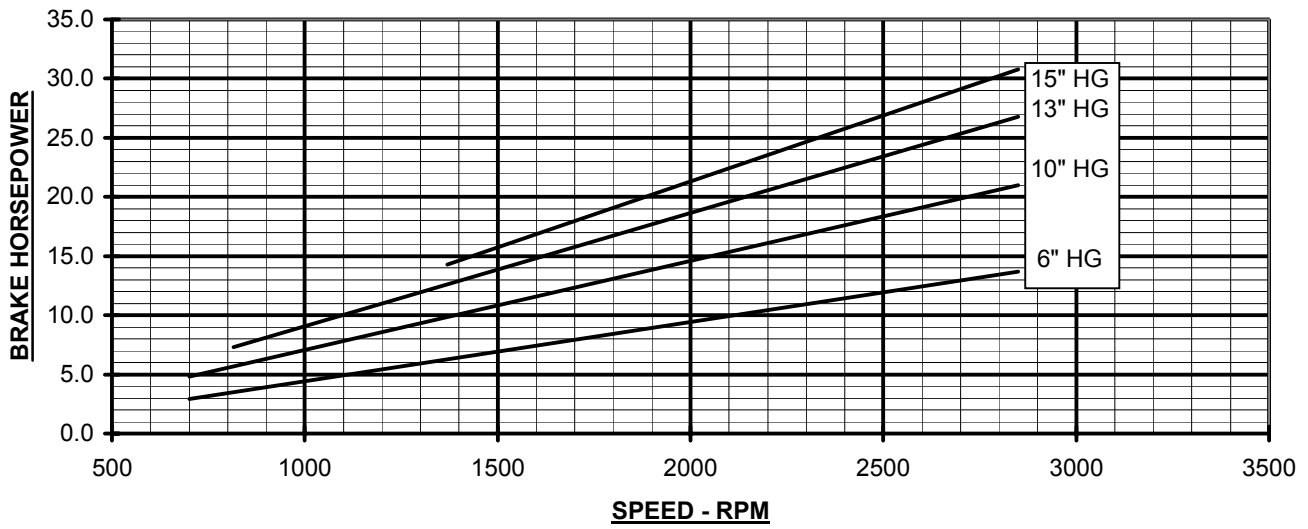

800-536-9933

www.pdblowers.com

**VACUUM PERFORMANCE**  
**FRAME 59 U-RAI**  
MAX. VACUUM = 15" HG  
MAX. SPEED = 2850 RPM

PERFORMANCE BASED ON AIR,  
INLET AT 68°F  
DISCHARGE PRESSURE = 30" HG ABS.  
DECEMBER 2004

VC-12-59