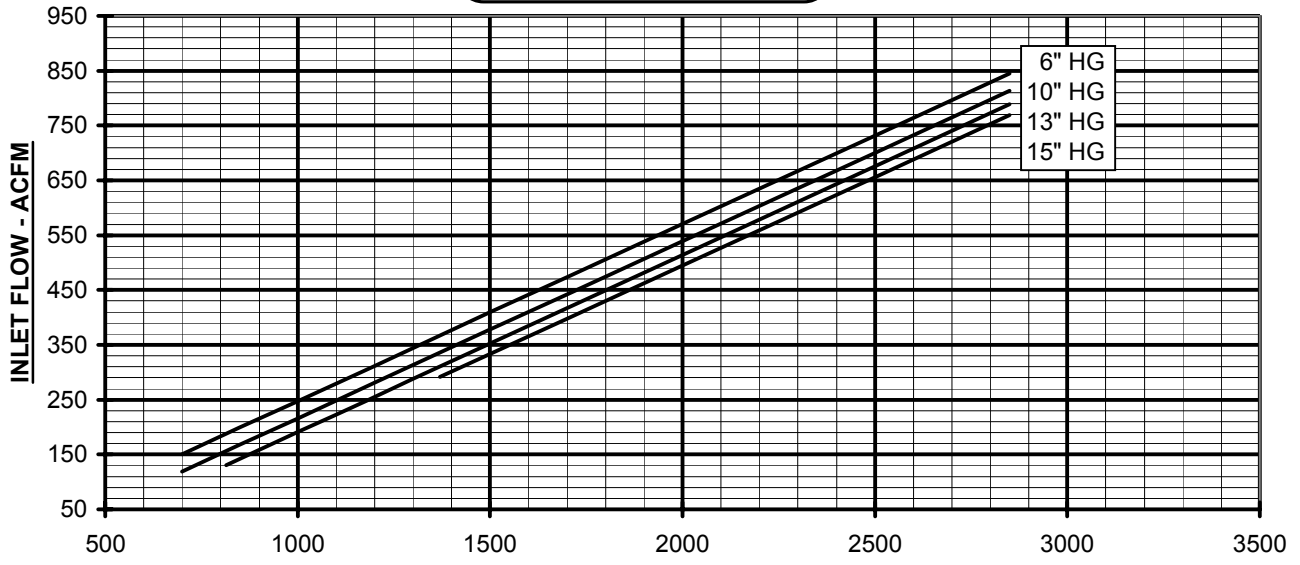

800-536-9933

www.pdblowers.com

**VACUUM PERFORMANCE**  
**FRAME 59 U-RAI**  
MAX. VACUUM = 15" HG  
MAX. SPEED = 2850 RPM

PERFORMANCE BASED ON AIR,  
INLET AT 68°F  
DISCHARGE PRESSURE = 30" HG ABS.  
DECEMBER 2004

VC-12-59