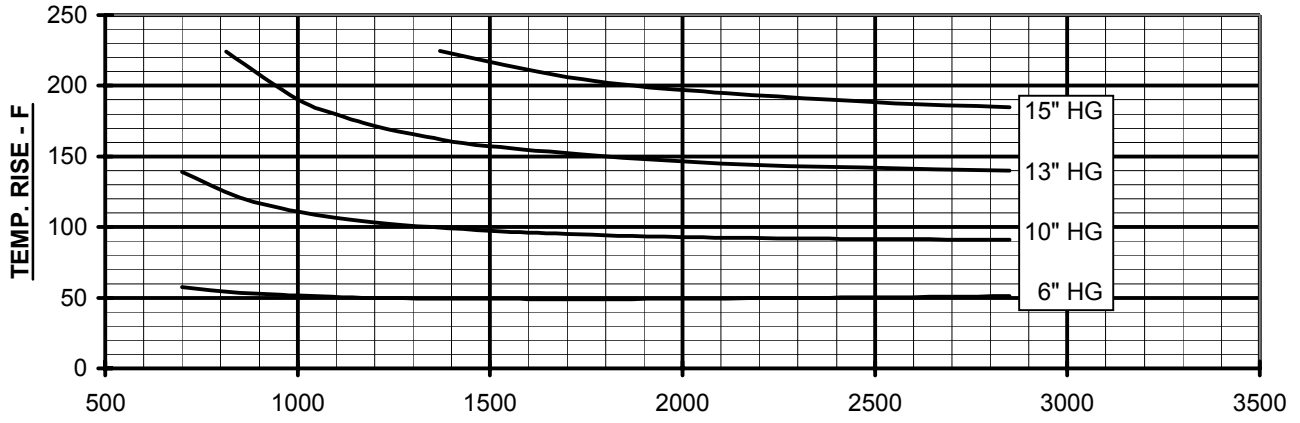

800-536-9933

www.pdblowers.com

**VACUUM PERFORMANCE**  
**FRAME 59 U-RAI**  
MAX. VACUUM = 15" HG  
MAX. SPEED = 2850 RPM

PERFORMANCE BASED ON AIR,  
INLET AT 68°F  
DISCHARGE PRESSURE = 30" HG ABS.  
DECEMBER 2004