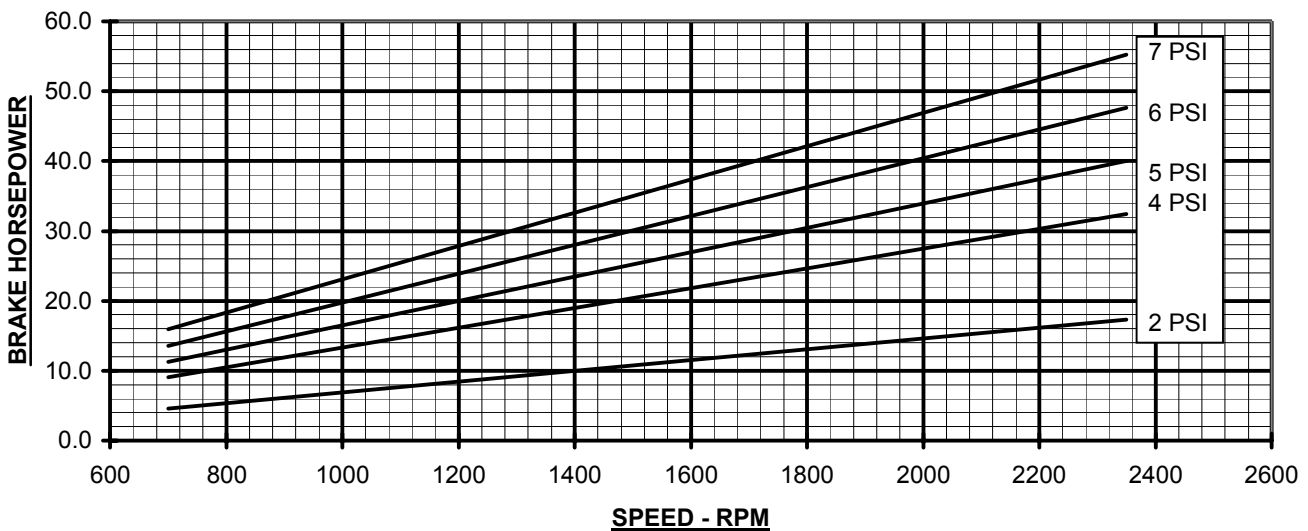

800-536-9933

www.pdblowers.com

PERFORMANCE BASED ON AIR,
INLET AT 14.7 PSIA & 68°F
DECEMBER 2004

PRESSURE PERFORMANCE
FRAME 615 U-RAI
MAX. PRESSURE RISE = 7 PSI
MAX. SPEED = 2350 RPM

PC-12-615