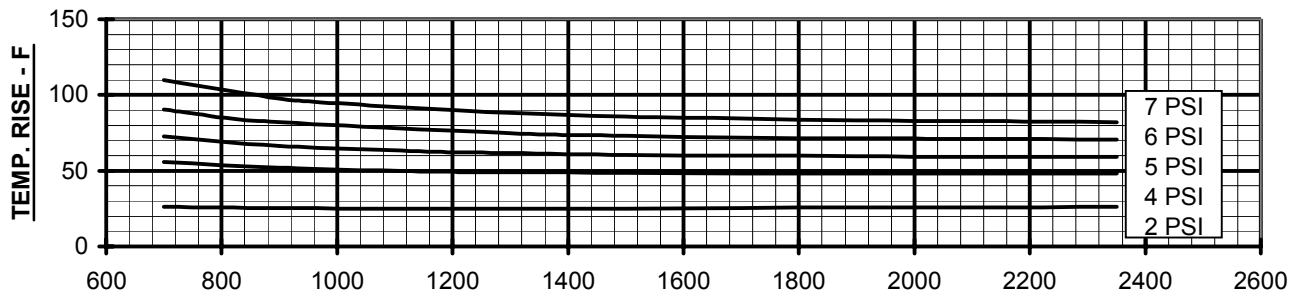

800-536-9933

www.pdblowers.com

PERFORMANCE BASED ON AIR,
INLET AT 14.7 PSIA & 68°F
DECEMBER 2004

PRESSURE PERFORMANCE
FRAME 615 U-RAI
MAX. PRESSURE RISE = 7 PSI
MAX. SPEED = 2350 RPM

PC-12-615