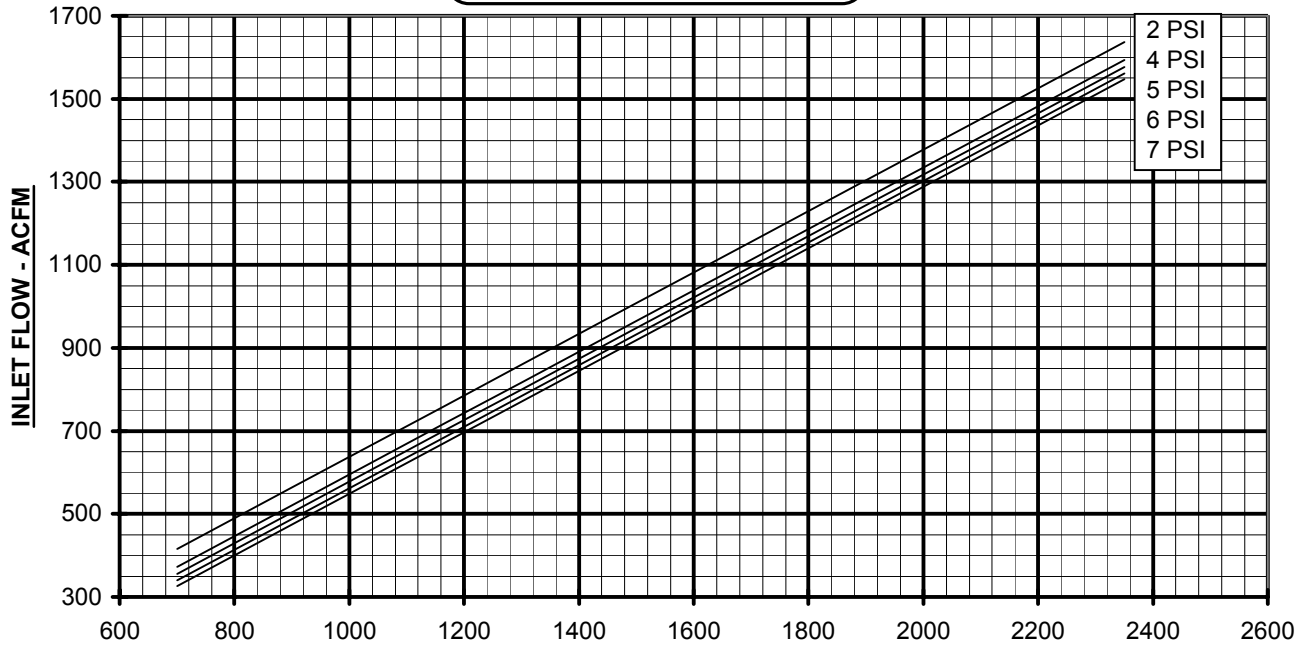

800-536-9933

www.pdblowers.com

PERFORMANCE BASED ON AIR,
INLET AT 14.7 PSIA & 68°F
DECEMBER 2004

PRESSURE PERFORMANCE
FRAME 615 U-RAI
MAX. PRESSURE RISE = 7 PSI
MAX. SPEED = 2350 RPM

PC-12-615