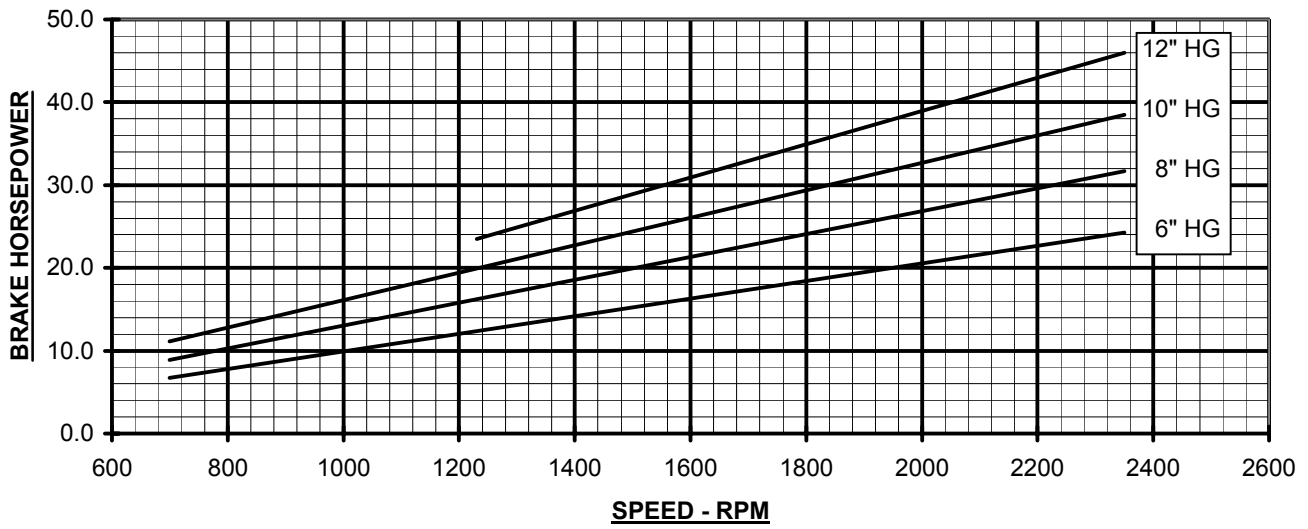

800-536-9933
www.pdblowers.com

VACUUM PERFORMANCE
FRAME 615 U-RAI
MAX. VACUUM = 12" HG
MAX. SPEED = 2350 RPM

PERFORMANCE BASED ON AIR,
INLET AT 68°F
DISCHARGE PRESSURE = 30" HG ABS.
DECEMBER 2004

VC-12-615