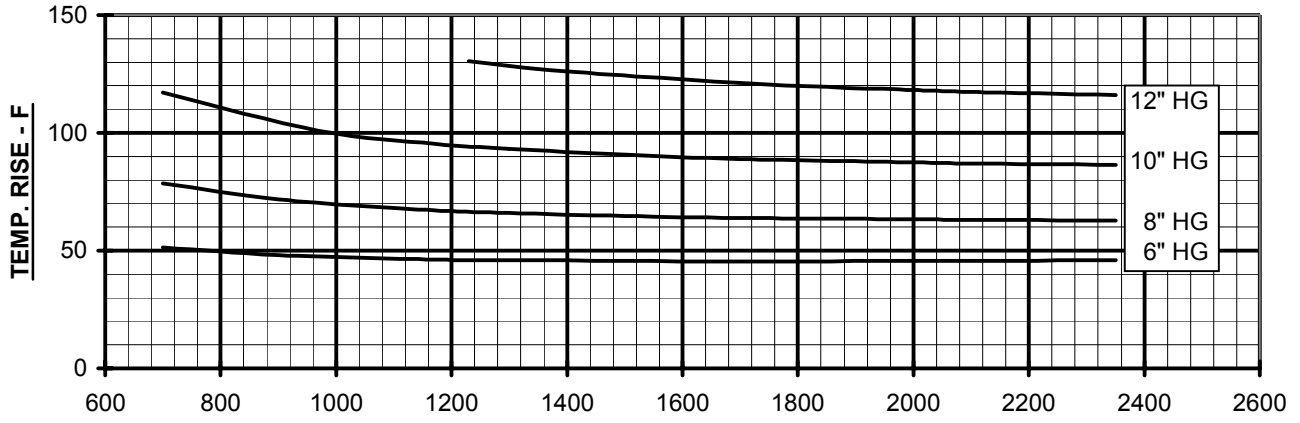

800-536-9933
www.pdblowers.com

VACUUM PERFORMANCE
FRAME 615 U-RAI
MAX. VACUUM = 12" HG
MAX. SPEED = 2350 RPM

PERFORMANCE BASED ON AIR,
INLET AT 68°F
DISCHARGE PRESSURE = 30" HG ABS.
DECEMBER 2004

VC-12-615