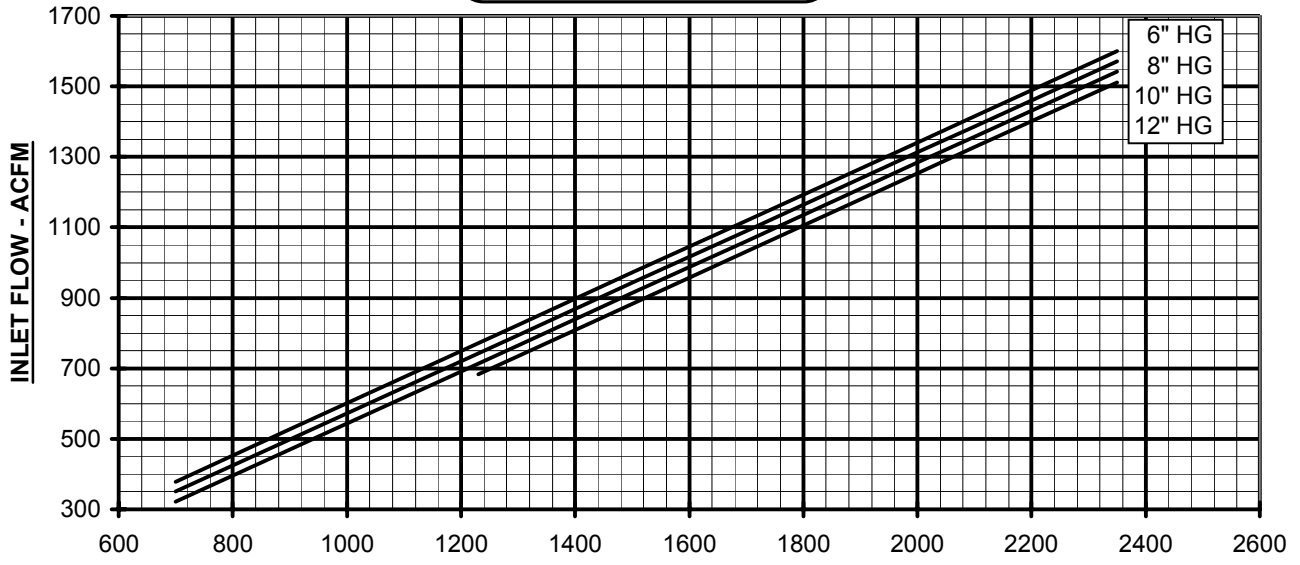

800-536-9933
www.pdblowers.com

VACUUM PERFORMANCE
FRAME 615 U-RAI
MAX. VACUUM = 12" HG
MAX. SPEED = 2350 RPM

PERFORMANCE BASED ON AIR,
INLET AT 68°F
DISCHARGE PRESSURE = 30" HG ABS.
DECEMBER 2004

VC-12-615