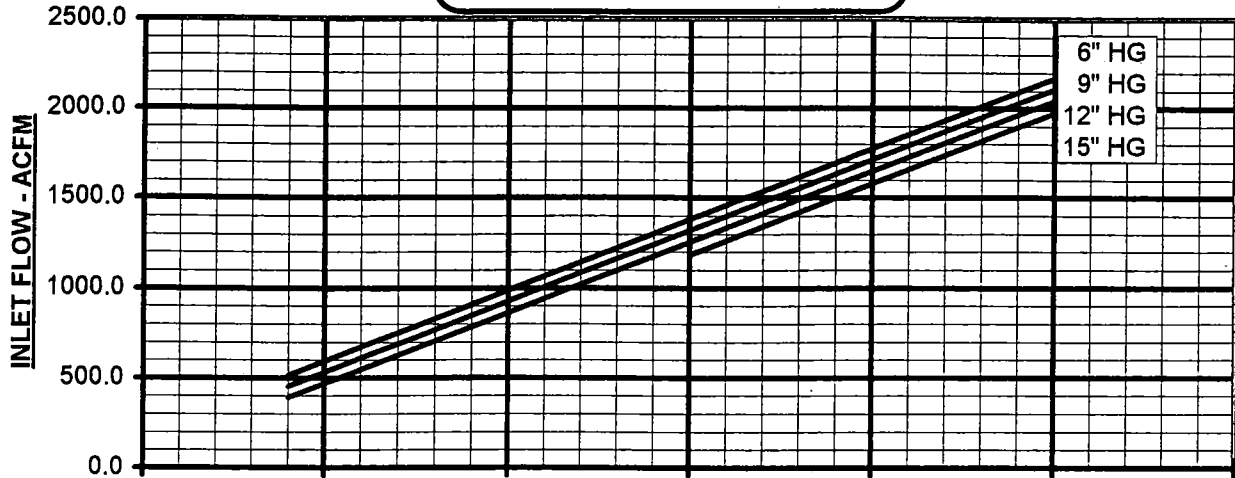

800-536-9933
www.pdblowers.com

PERFORMANCE BASED ON AIR,
INLET AT 68° F, DISCH. AT 30" HGA
AUGUST, 1998

VACUUM PERFORMANCE
FRAME 616 RAM BLOWER
MAX. VACUUM = 15" HG
MAX. SPEED = 3000 RPM

VC-28-616R