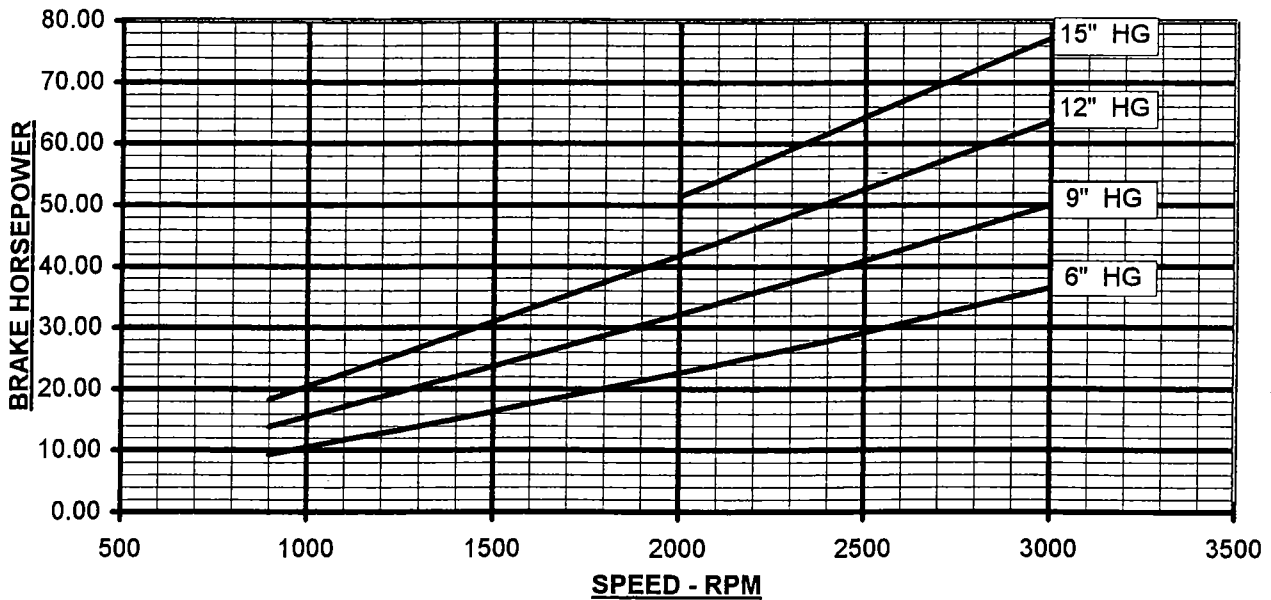

800-536-9933
www.pdblowers.com

PERFORMANCE BASED ON AIR,
INLET AT 68° F, DISCH. AT 30" HGA
AUGUST, 1998

VACUUM PERFORMANCE
FRAME 616 RAM BLOWER
MAX. VACUUM = 15" HG
MAX. SPEED = 3000 RPM

VC-28-616R