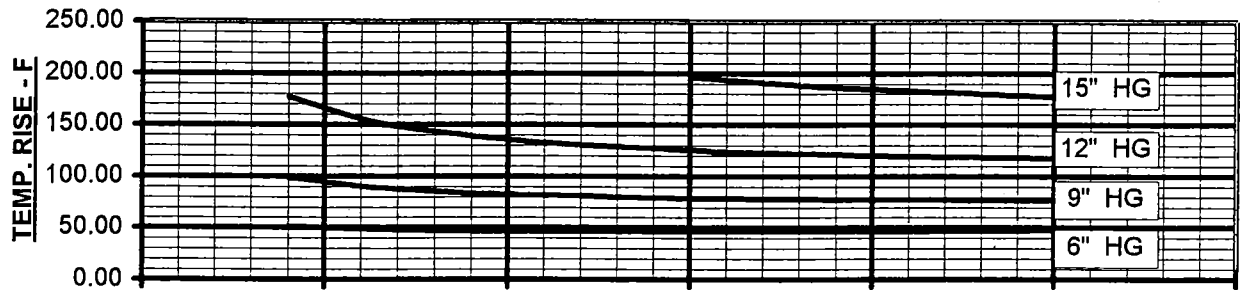

800-536-9933
www.pdblowers.com

PERFORMANCE BASED ON AIR,
INLET AT 68° F, DISCH. AT 30" HGA
AUGUST, 1998

VACUUM PERFORMANCE
FRAME 616 RAM BLOWER
MAX. VACUUM = 15" HG
MAX. SPEED = 3000 RPM

VC-28-616R