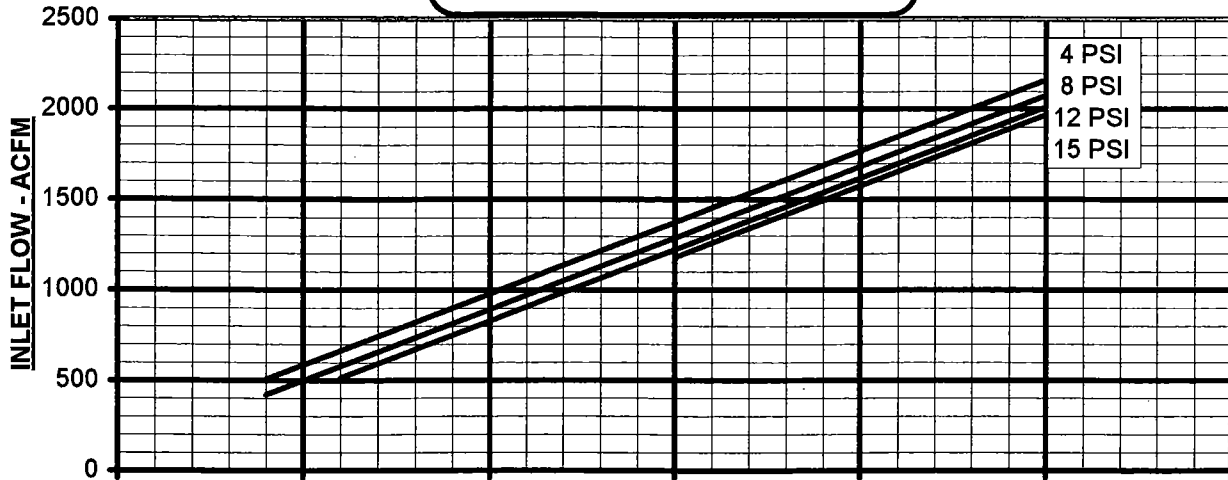

800-536-9933

www.pdblowners.com

PRESSURE PERFORMANCE
FRAME 616 RAM WHISPAIR &
WHISPAIR GAS PUMP
 MAX. PRESSURE RISE = 15 PSI
 MAX. SPEED = 3000 RPM

PERFORMANCE BASED ON AIR,
 INLET AT 14.7 PSIA & 68°F
 AUGUST, 1998