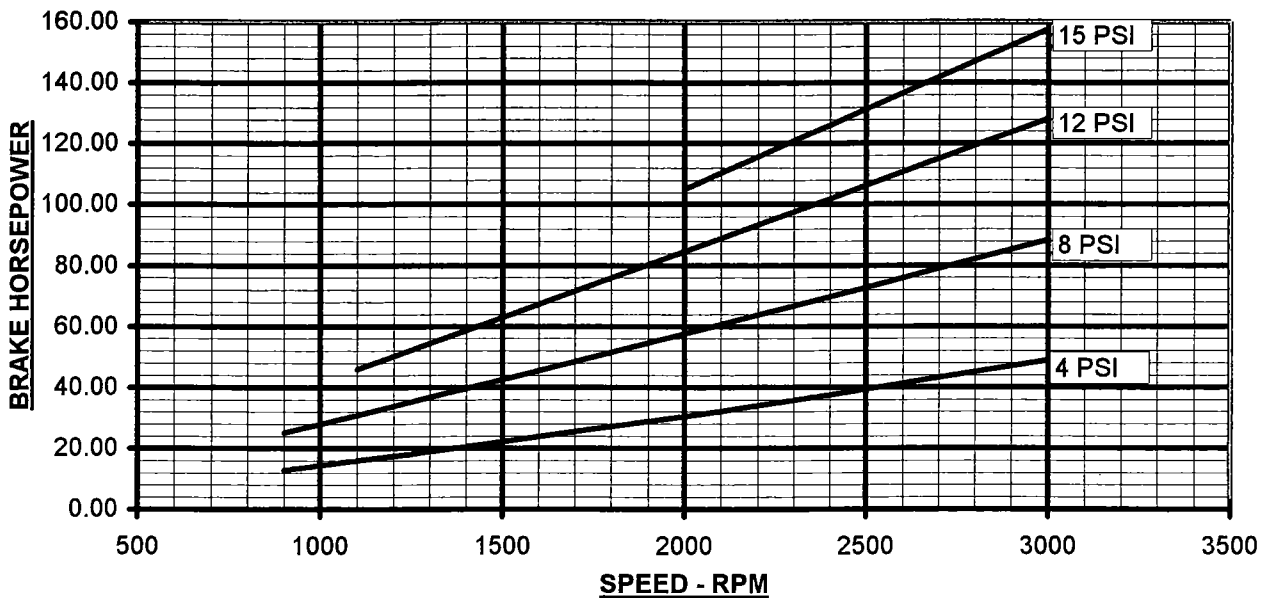

800-536-9933

www.pdblowners.com

PRESSURE PERFORMANCE
FRAME 616 RAM WHISPAIR &
WHISPAIR GAS PUMP
 MAX. PRESSURE RISE = 15 PSI
 MAX. SPEED = 3000 RPM

PERFORMANCE BASED ON AIR,
 INLET AT 14.7 PSIA & 68°F
 AUGUST, 1998