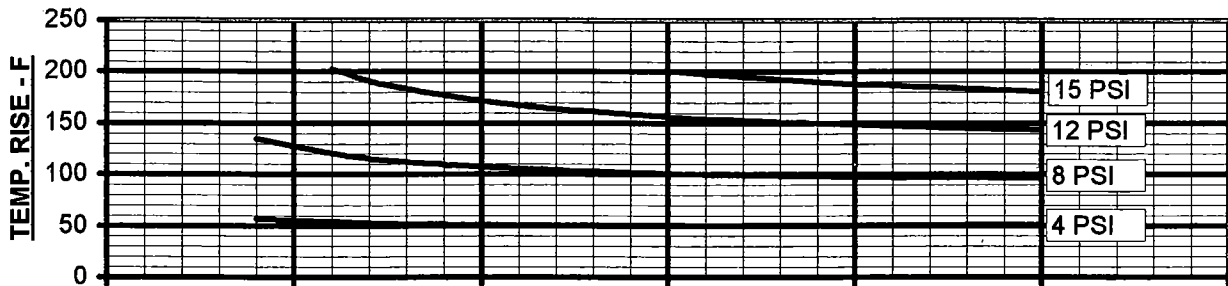

800-536-9933

www.pdblowners.com

PRESSURE PERFORMANCE
FRAME 616 RAM WHISPAIR &
WHISPAIR GAS PUMP
 MAX. PRESSURE RISE = 15 PSI
 MAX. SPEED = 3000 RPM

PERFORMANCE BASED ON AIR,
 INLET AT 14.7 PSIA & 68°F
 AUGUST, 1998