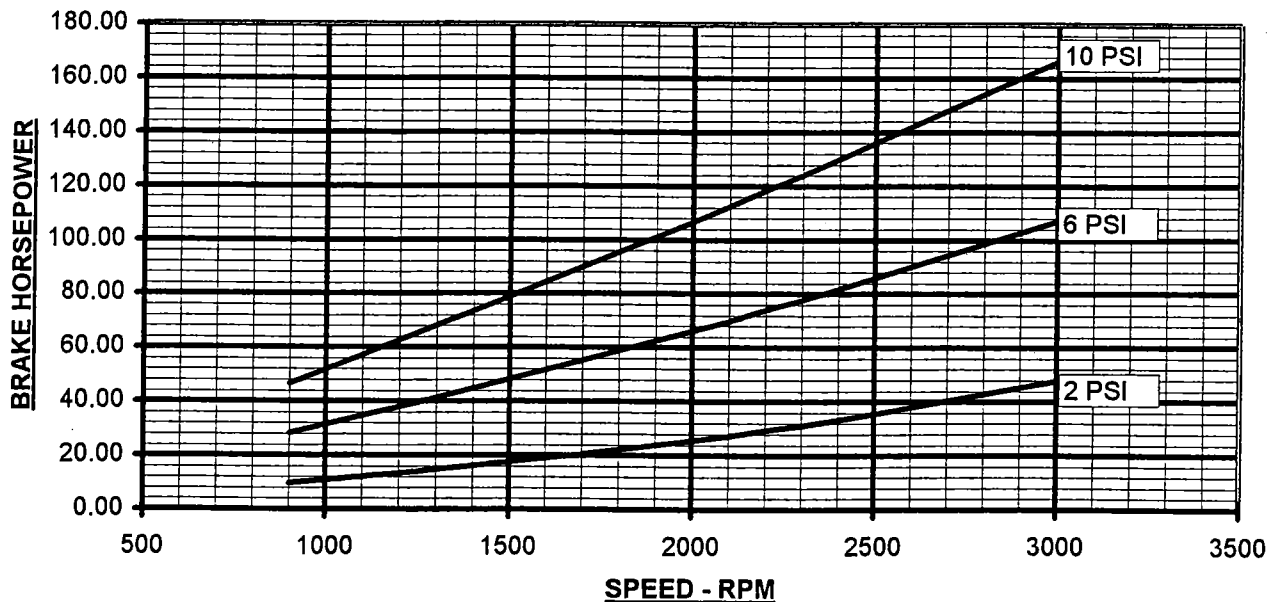

800-536-9933

www.pdblowers.com

PERFORMANCE BASED ON AIR,
INLET AT 14.7 PSIA & 68°F
AUGUST, 1998

PRESSURE PERFORMANCE
FRAME 624 RAM BLOWER
MAX. PRESSURE RISE = 10 PSI
MAX. SPEED = 3000 RPM

PC-28-624R