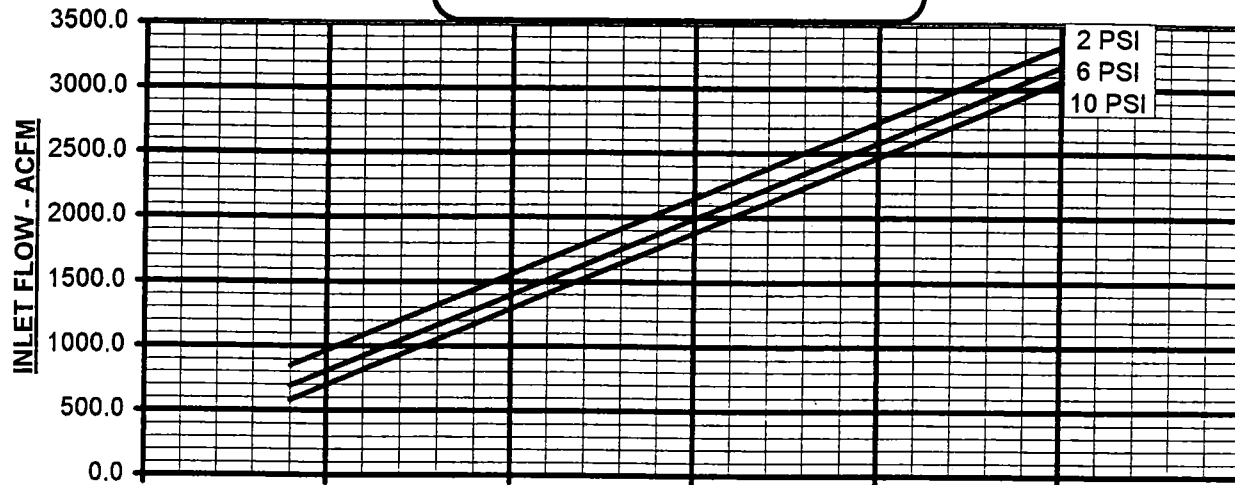

800-536-9933

www.pdblowers.com

PERFORMANCE BASED ON AIR,
INLET AT 14.7 PSIA & 68°F
AUGUST, 1998

PRESSURE PERFORMANCE
FRAME 624 RAM BLOWER
MAX. PRESSURE RISE = 10 PSI
MAX. SPEED = 3000 RPM

PC-28-624R