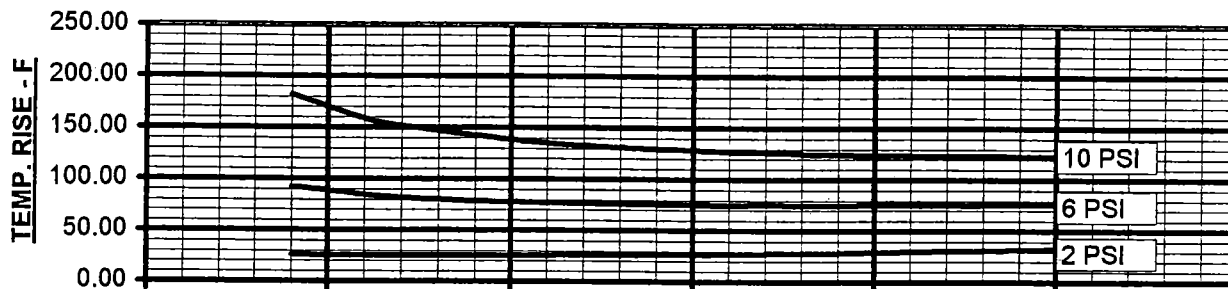

800-536-9933

www.pdblowers.com

PERFORMANCE BASED ON AIR,
INLET AT 14.7 PSIA & 68°F
AUGUST, 1998

PRESSURE PERFORMANCE
FRAME 624 RAM BLOWER
MAX. PRESSURE RISE = 10 PSI
MAX. SPEED = 3000 RPM

PC-28-624R