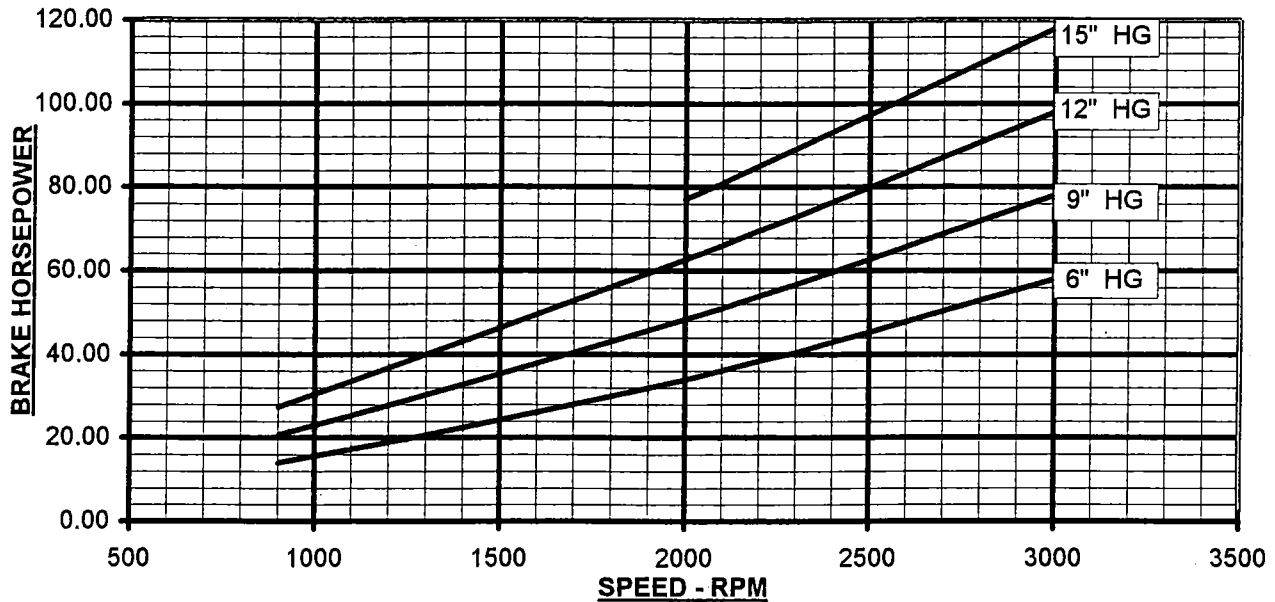

800-536-9933

www.pdblowers.com

PERFORMANCE BASED ON AIR,
INLET AT 68° F, DISCH. AT 30" HGA
AUGUST, 1998

VACUUM PERFORMANCE
FRAME 624 RAM BLOWER
MAX. VACUUM = 15" HG
MAX. SPEED = 3000 RPM

VC-28-624R