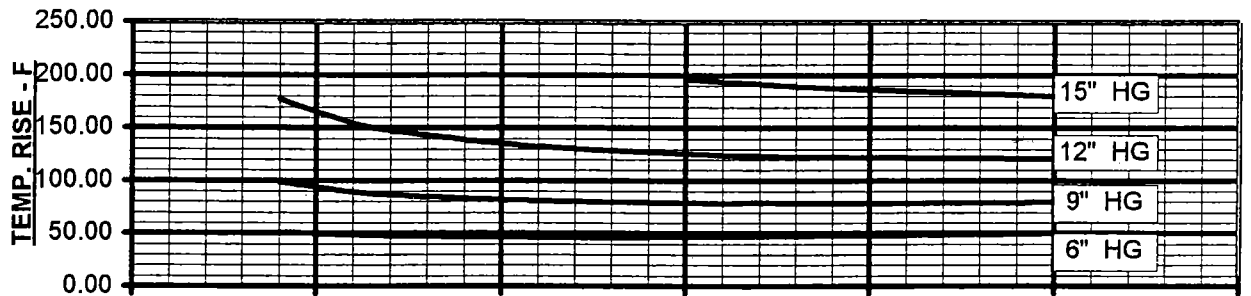

800-536-9933

www.pdblowers.com

PERFORMANCE BASED ON AIR,
INLET AT 68° F, DISCH. AT 30" HGA
AUGUST, 1998

VACUUM PERFORMANCE
FRAME 624 RAM BLOWER
MAX. VACUUM = 15" HG
MAX. SPEED = 3000 RPM

VC-28-624R