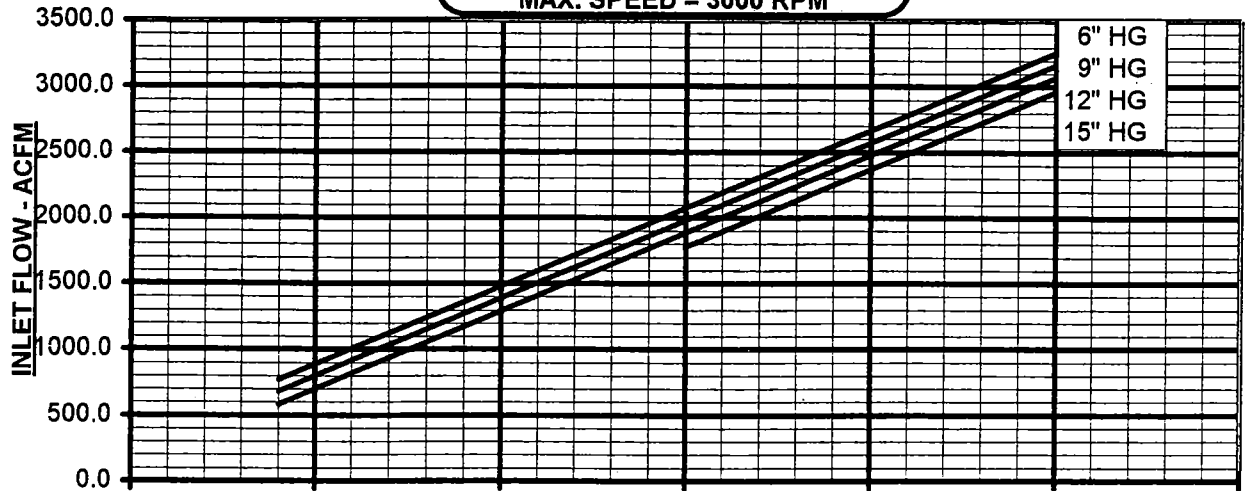

800-536-9933

www.pdblowers.com

PERFORMANCE BASED ON AIR,
INLET AT 68° F, DISCH. AT 30" HGA
AUGUST, 1998

VACUUM PERFORMANCE
FRAME 624 RAM BLOWER
MAX. VACUUM = 15" HG
MAX. SPEED = 3000 RPM

VC-28-624R