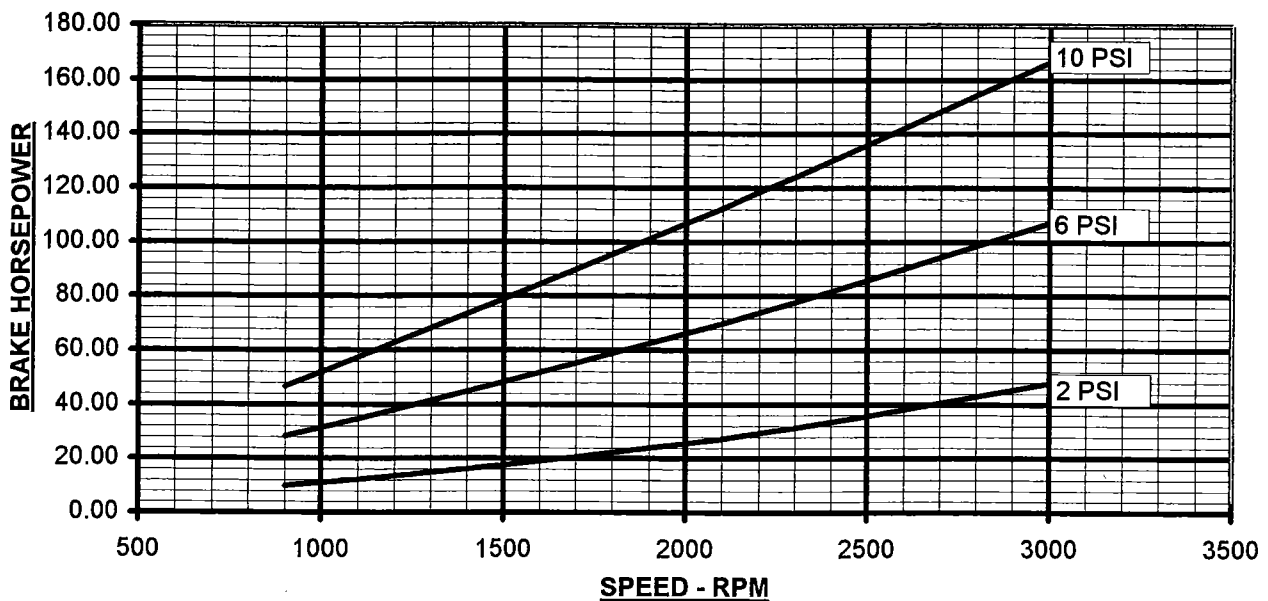

800-536-9933

www.pdblowers.com

**PRESSURE PERFORMANCE**  
**FRAME 624 RAM WHISPAIR &**  
**WHISPAIR GAS PUMP**  
MAX. PRESSURE RISE = 10 PSI  
MAX. SPEED = 3000 RPM

PERFORMANCE BASED ON AIR,  
INLET AT 14.7 PSIA & 68°F  
AUGUST, 1998