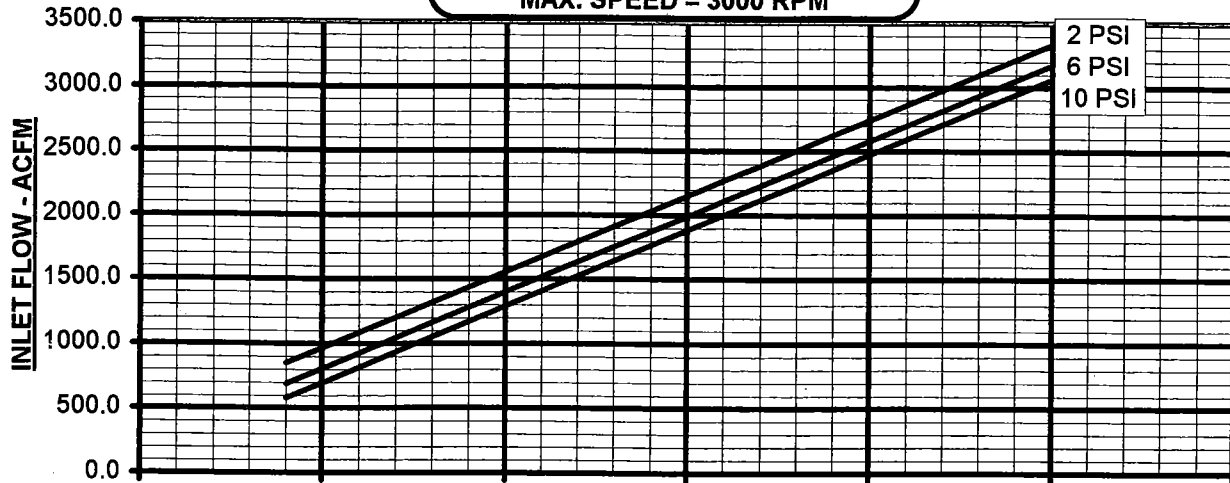

800-536-9933

www.pdblowers.com

**PRESSURE PERFORMANCE**  
**FRAME 624 RAM WHISPAIR &**  
**WHISPAIR GAS PUMP**  
MAX. PRESSURE RISE = 10 PSI  
MAX. SPEED = 3000 RPM

PERFORMANCE BASED ON AIR,  
INLET AT 14.7 PSIA & 68°F  
AUGUST, 1998