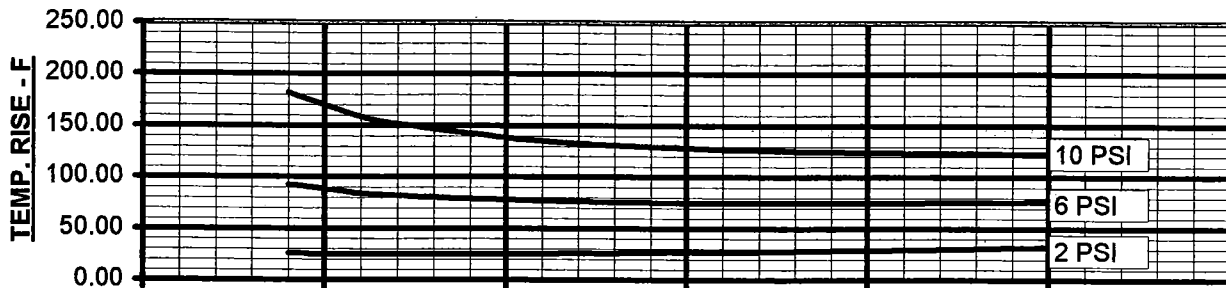

800-536-9933

www.pdblowers.com

**PRESSURE PERFORMANCE**  
**FRAME 624 RAM WHISPAIR &**  
**WHISPAIR GAS PUMP**  
MAX. PRESSURE RISE = 10 PSI  
MAX. SPEED = 3000 RPM

PERFORMANCE BASED ON AIR,  
INLET AT 14.7 PSIA & 68°F  
AUGUST, 1998