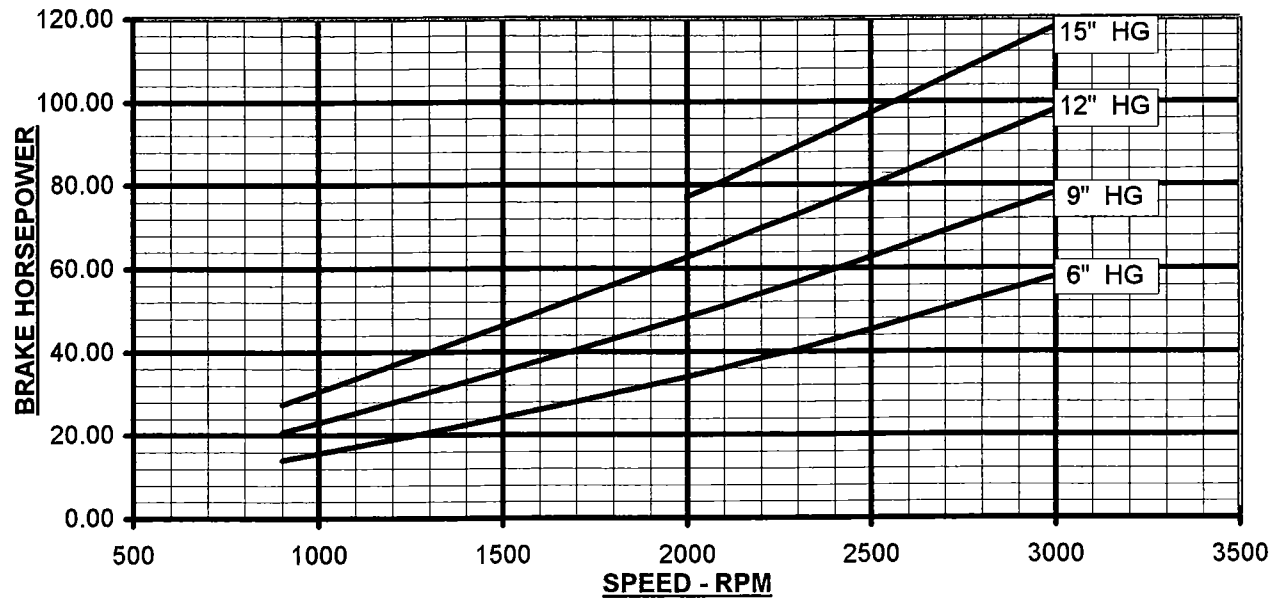

800-536-9933
www.pdblowers.com

PERFORMANCE BASED ON AIR,
INLET AT 68° F, DISCH. AT 30" HGA
AUGUST, 1998

VACUUM PERFORMANCE
FRAME 624 RAM WHISPAIR &
WHISPAIR GAS PUMP
MAX. VACUUM = 15" HG
MAX. SPEED = 3000 RPM

VC-19-624R