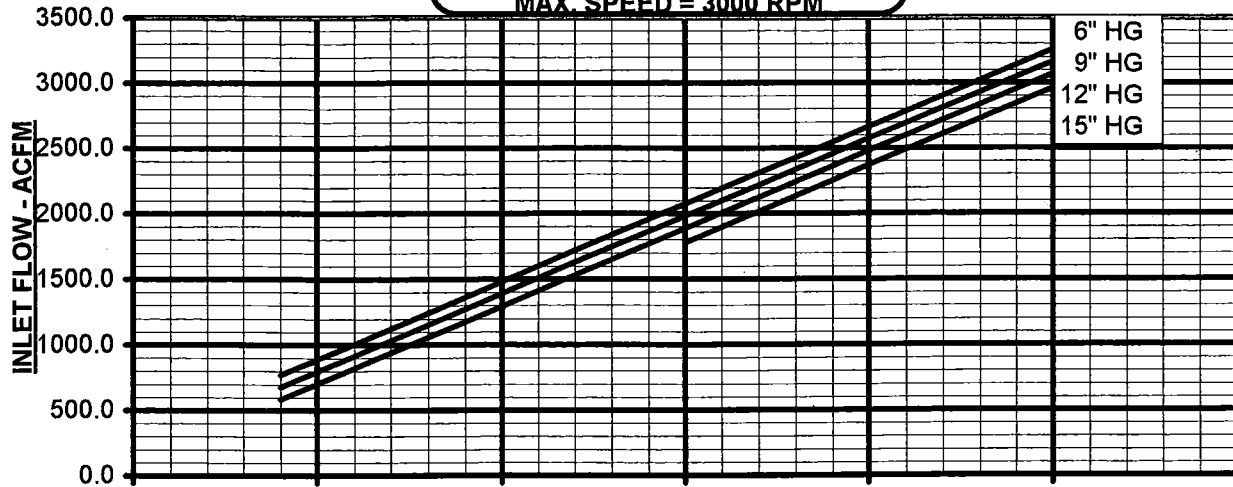

800-536-9933
www.pdblowers.com

PERFORMANCE BASED ON AIR,
INLET AT 68° F, DISCH. AT 30" HGA
AUGUST, 1998

VACUUM PERFORMANCE
FRAME 624 RAM WHISPAIR &
WHISPAIR GAS PUMP
MAX. VACUUM = 15" HG
MAX. SPEED = 3000 RPM

VC-19-624R