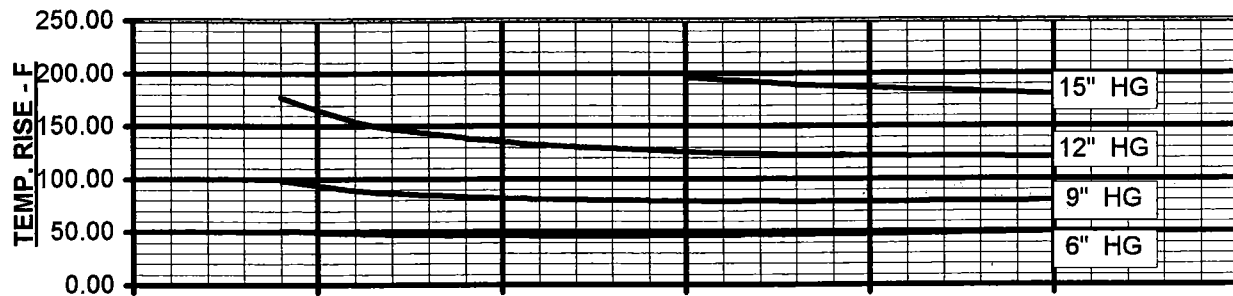

800-536-9933
www.pdblowers.com

PERFORMANCE BASED ON AIR,
INLET AT 68° F, DISCH. AT 30" HGA
AUGUST, 1998

VACUUM PERFORMANCE
FRAME 624 RAM WHISPAIR &
WHISPAIR GAS PUMP
MAX. VACUUM = 15" HG
MAX. SPEED = 3000 RPM