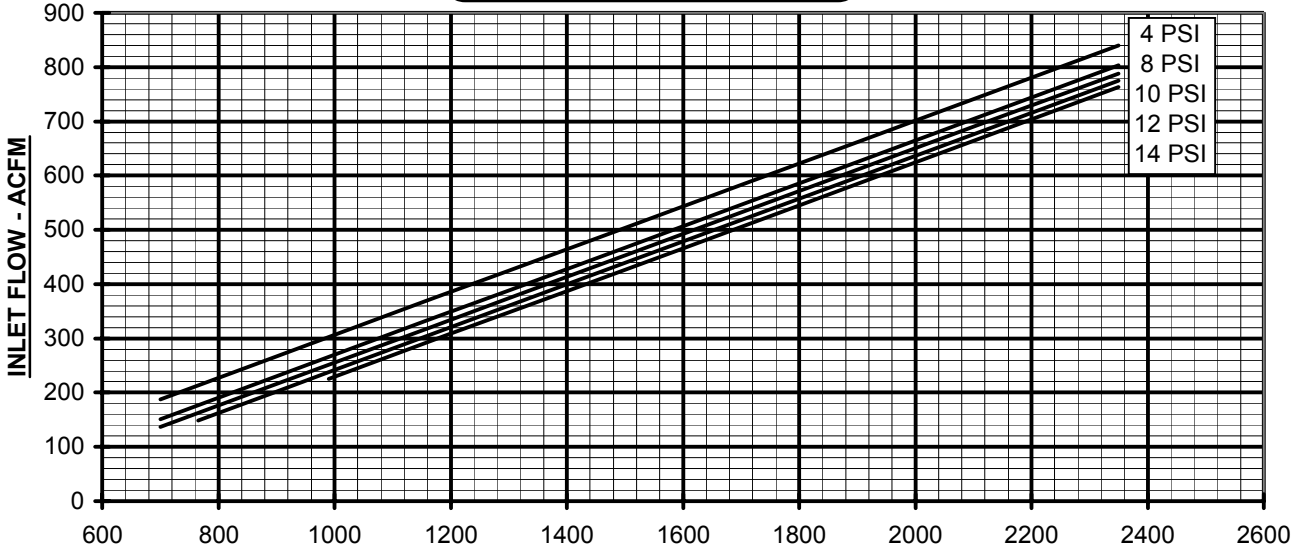

800-536-9933

www.pdblwers.com

PRESSURE PERFORMANCE
FRAME 68 U-RAI
 MAX. PRESSURE RISE = 14 PSI
 MAX. SPEED = 2350 RPM

PERFORMANCE BASED ON AIR,
 INLET AT 14.7 PSIA & 68°F
 DECEMBER 2004

PC-12-68