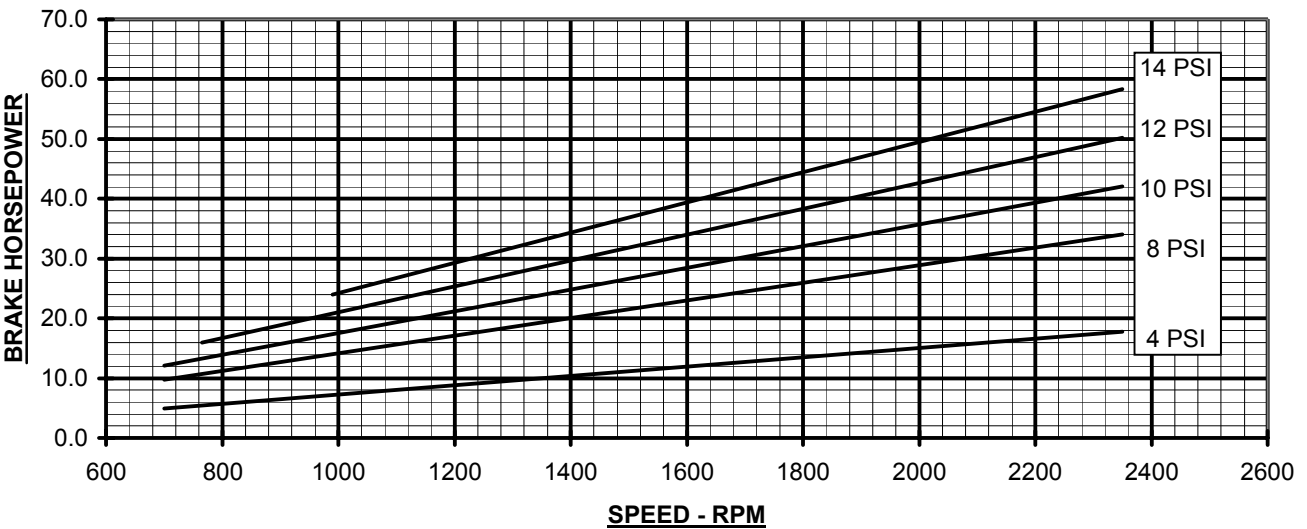

800-536-9933

www.pdblwers.com

PRESSURE PERFORMANCE
FRAME 68 U-RAI
 MAX. PRESSURE RISE = 14 PSI
 MAX. SPEED = 2350 RPM

PERFORMANCE BASED ON AIR,
 INLET AT 14.7 PSIA & 68°F
 DECEMBER 2004

PC-12-68