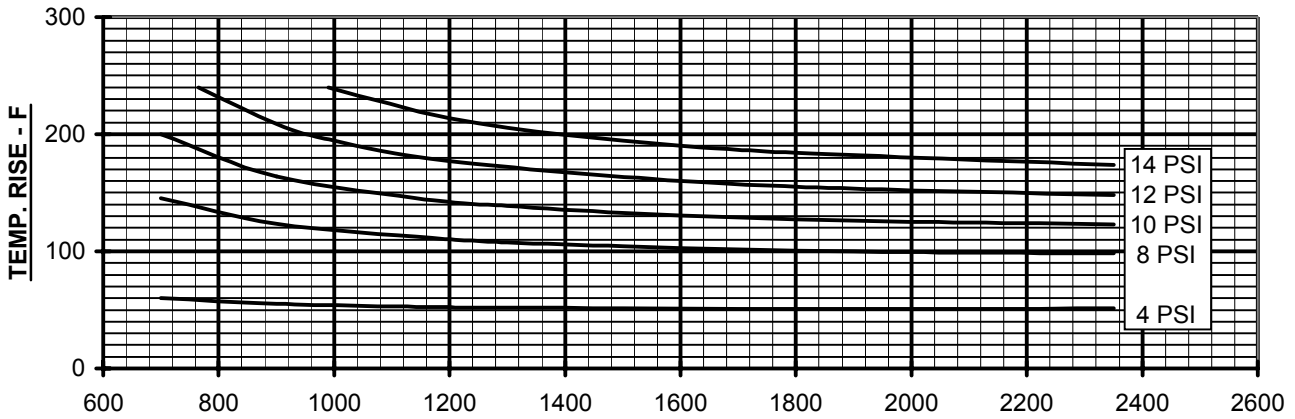

800-536-9933

www.pdblwers.com

PRESSURE PERFORMANCE
FRAME 68 U-RAI
 MAX. PRESSURE RISE = 14 PSI
 MAX. SPEED = 2350 RPM

PERFORMANCE BASED ON AIR,
 INLET AT 14.7 PSIA & 68°F
 DECEMBER 2004

PC-12-68