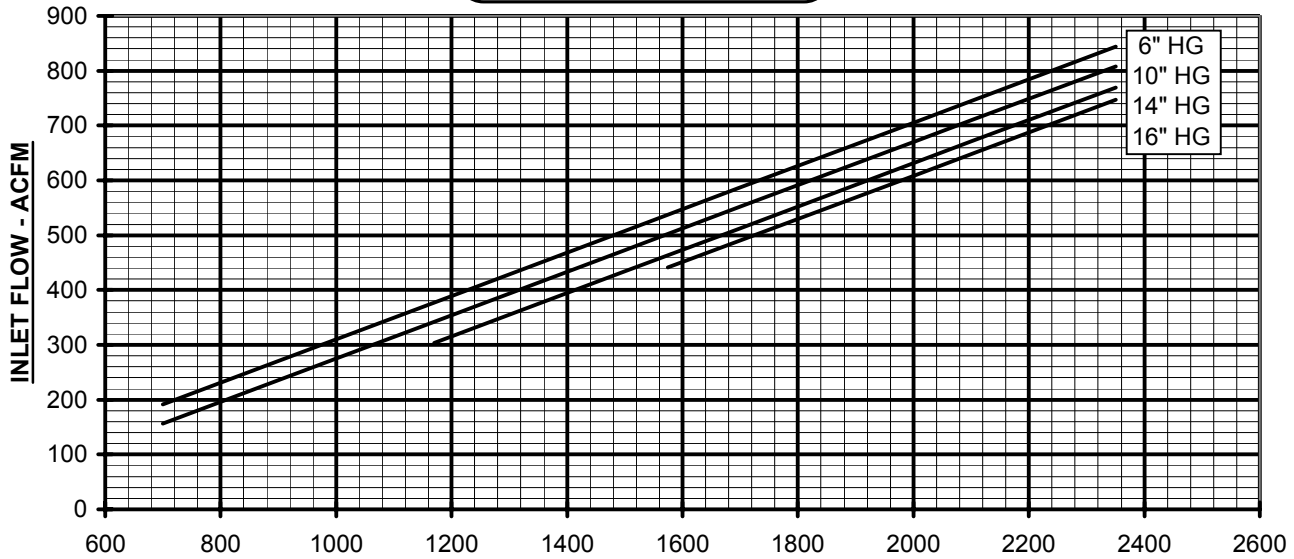

800-536-9933

www.pdblowers.com

VACUUM PERFORMANCE
FRAME 68 U-RAI
MAX. VACUUM = 16" HG
MAX. SPEED = 2350 RPM

PERFORMANCE BASED ON AIR,
INLET AT 68°F
DISCHARGE PRESSURE = 30" HG ABS.
DECEMBER 2004

VC-12-68