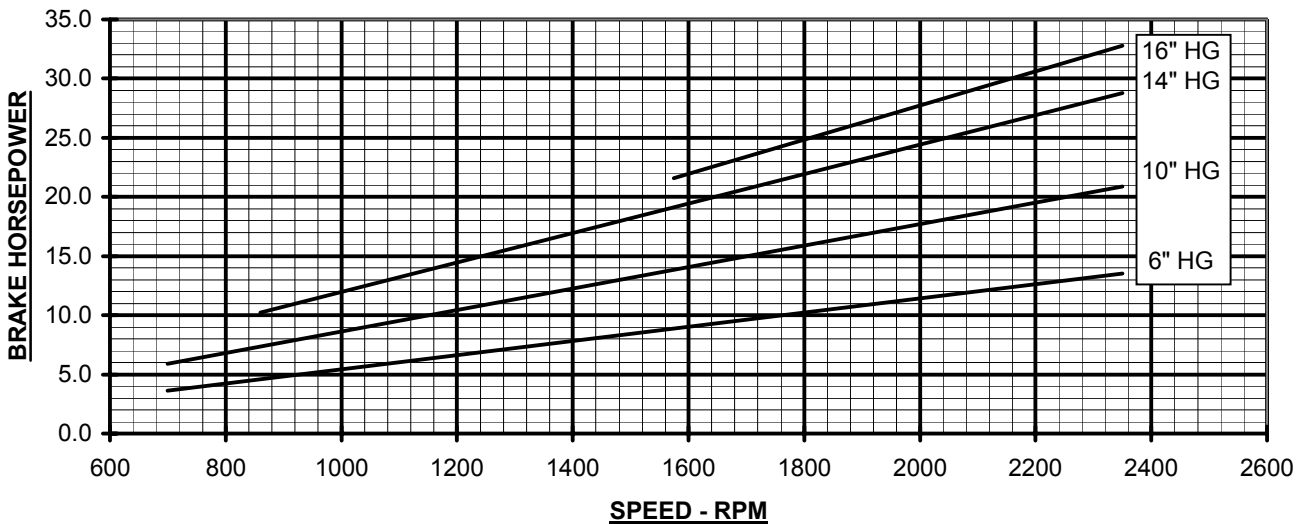

800-536-9933

www.pdblowers.com

VACUUM PERFORMANCE
FRAME 68 U-RAI
MAX. VACUUM = 16" HG
MAX. SPEED = 2350 RPM

PERFORMANCE BASED ON AIR,
INLET AT 68°F
DISCHARGE PRESSURE = 30" HG ABS.
DECEMBER 2004

VC-12-68