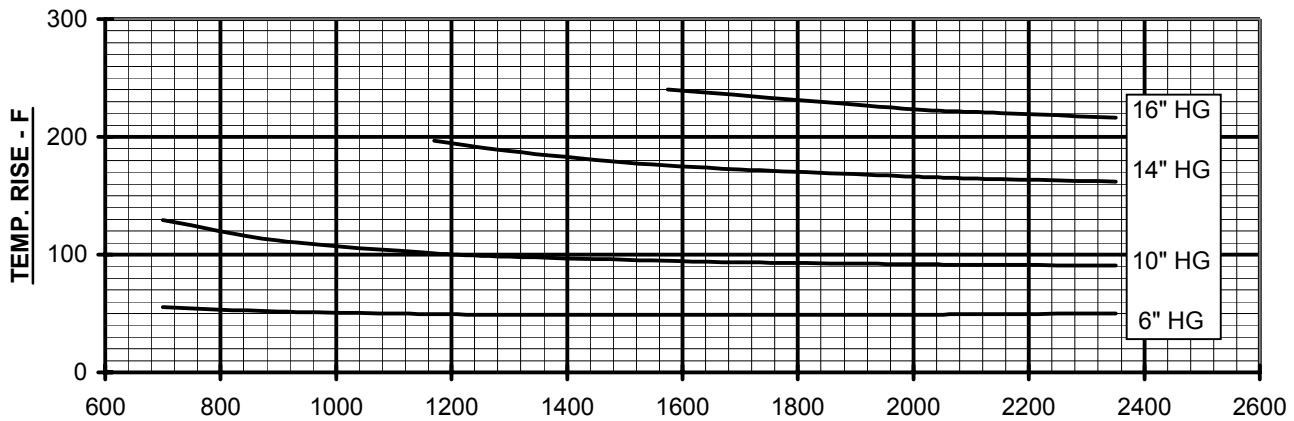

800-536-9933

www.pdblowers.com

VACUUM PERFORMANCE
FRAME 68 U-RAI
MAX. VACUUM = 16" HG
MAX. SPEED = 2350 RPM

PERFORMANCE BASED ON AIR,
INLET AT 68°F
DISCHARGE PRESSURE = 30" HG ABS.
DECEMBER 2004

VC-12-68