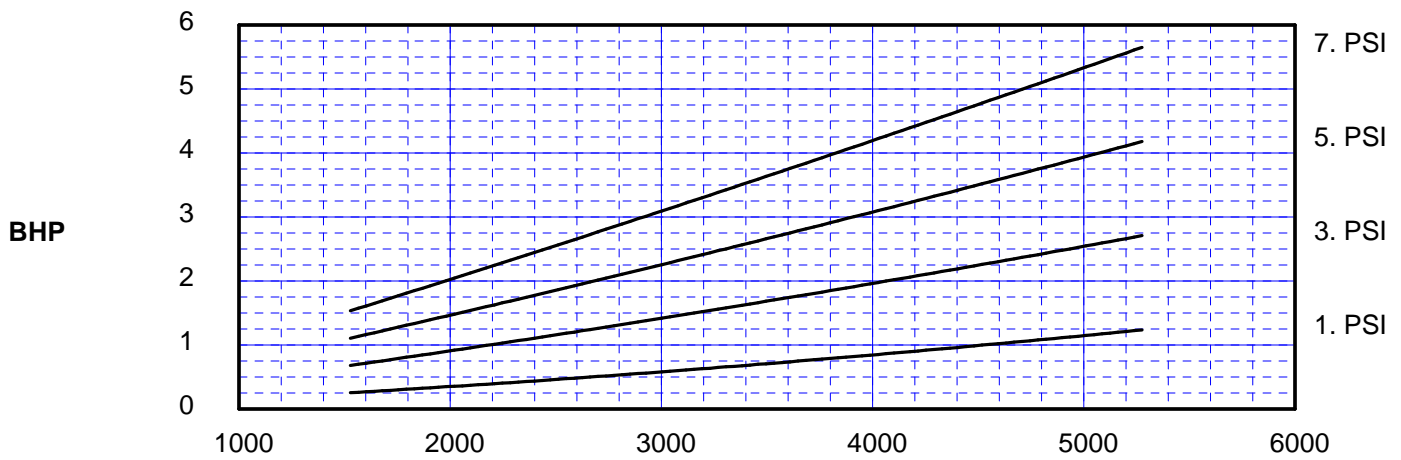

**Pressure Performance
Roots Model 24 URAI**

Saturday, May 20, 2017

Maximum Pressure Rise: 7 PSI Maximum Speed: 5275 RPM
Inlet Press: 14.70 PSIA Inlet Temp: 68 deg F

BLOWER SPEED (RPM)