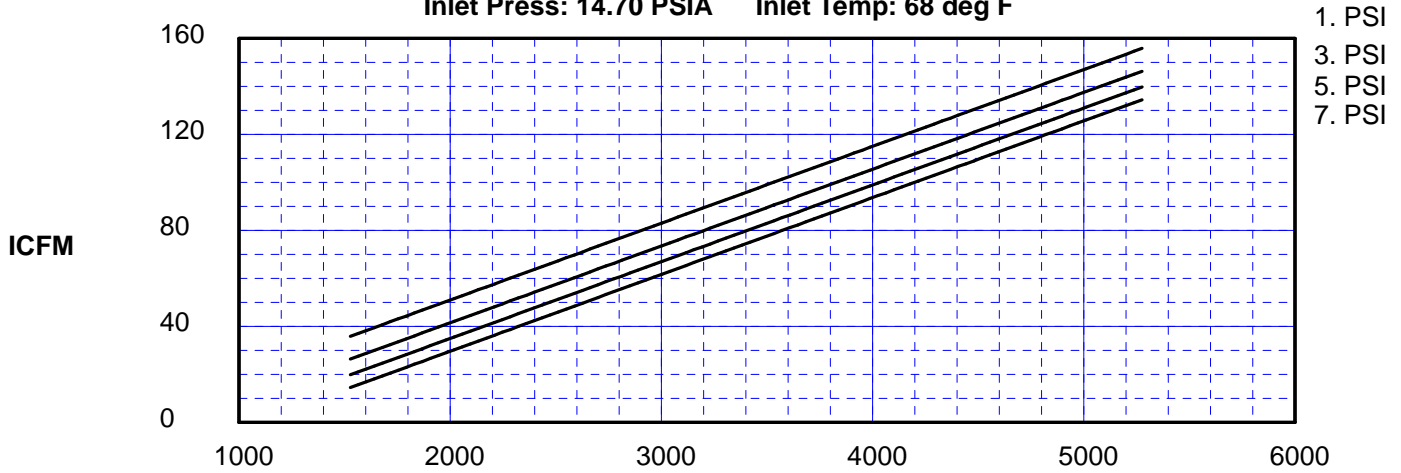

**Pressure Performance
Roots Model 24 URAI**

Saturday, May 20, 2017

Maximum Pressure Rise: 7 PSI Maximum Speed: 5275 RPM
Inlet Press: 14.70 PSIA Inlet Temp: 68 deg F

BLOWER SPEED (RPM)