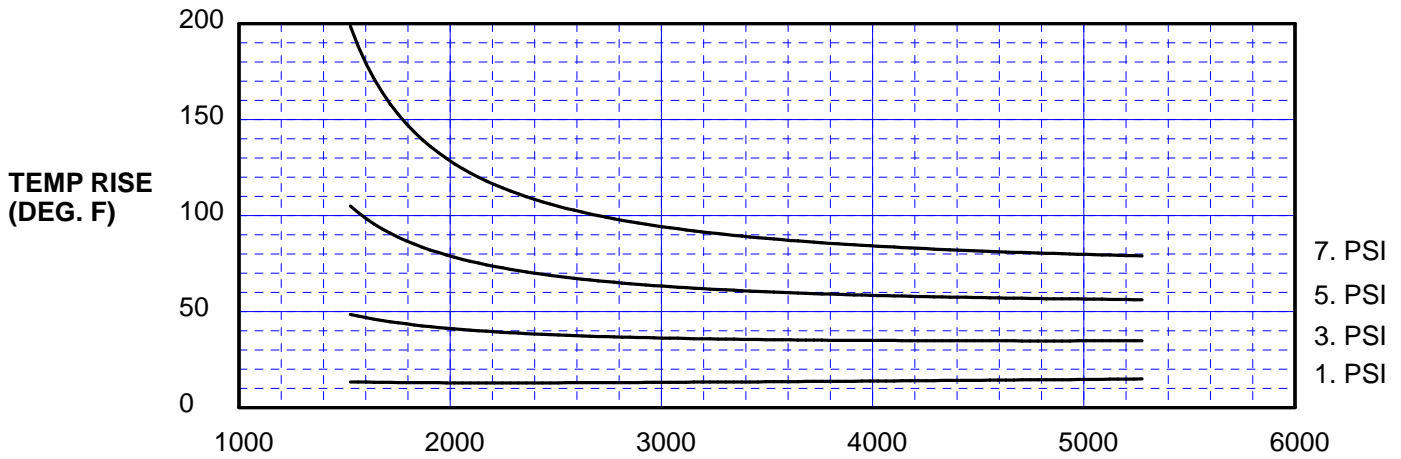

**Pressure Performance
Roots Model 24 URAI**

Saturday, May 20, 2017

Maximum Pressure Rise: 7 PSI Maximum Speed: 5275 RPM
Inlet Press: 14.70 PSIA Inlet Temp: 68 deg F

BLOWER SPEED (RPM)