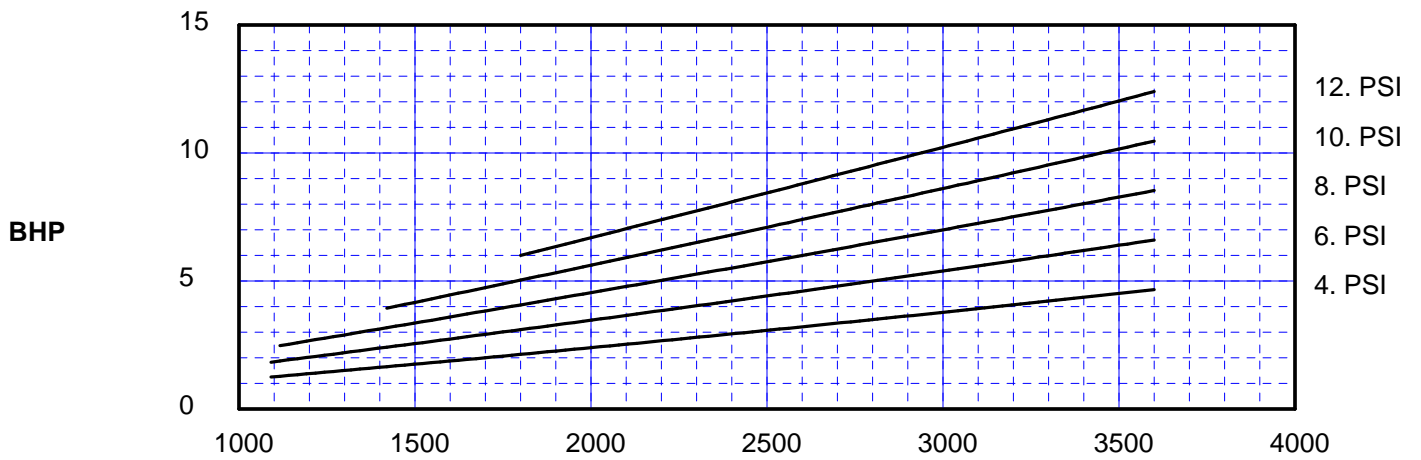

**Pressure Performance
Roots Model 33 URAI**

Saturday, May 20, 2017

Maximum Pressure Rise: 12 PSI Maximum Speed: 3600 RPM
Inlet Press: 14.70 PSIA Inlet Temp: 68 deg F

BLOWER SPEED (RPM)