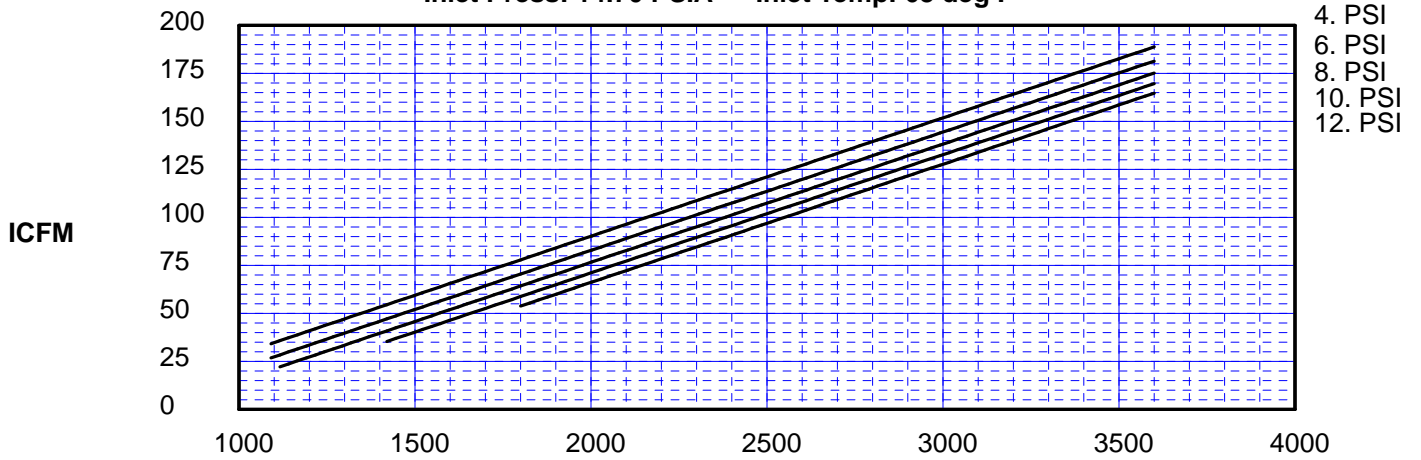

**Pressure Performance
Roots Model 33 URAI**

Saturday, May 20, 2017

Maximum Pressure Rise: 12 PSI Maximum Speed: 3600 RPM
Inlet Press: 14.70 PSIA Inlet Temp: 68 deg F

BLOWER SPEED (RPM)