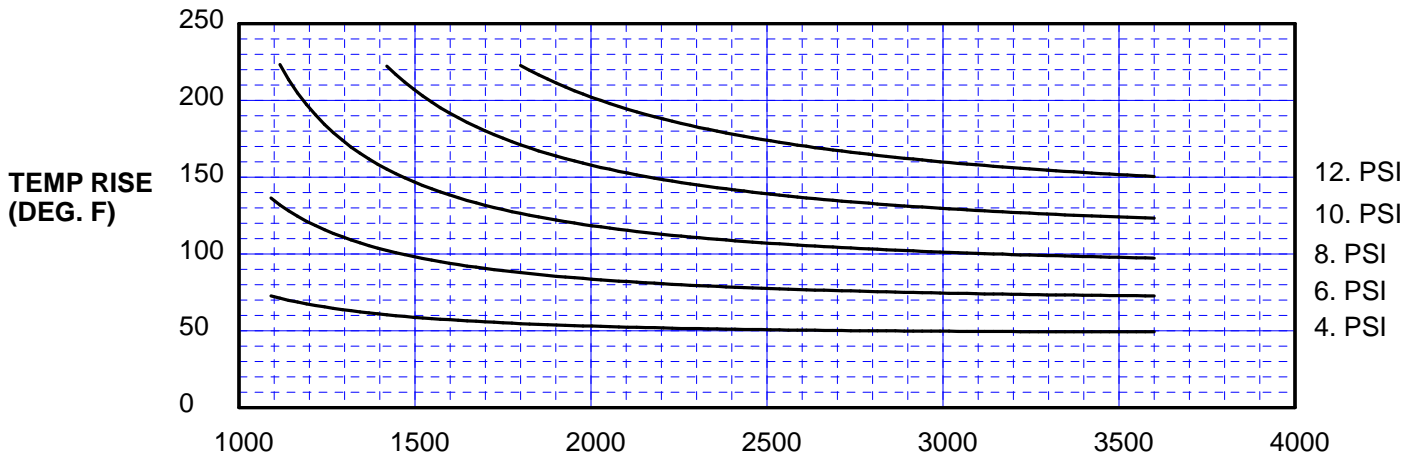

**Pressure Performance
Roots Model 33 URAI**

Saturday, May 20, 2017

Maximum Pressure Rise: 12 PSI Maximum Speed: 3600 RPM
Inlet Press: 14.70 PSIA Inlet Temp: 68 deg F

BLOWER SPEED (RPM)