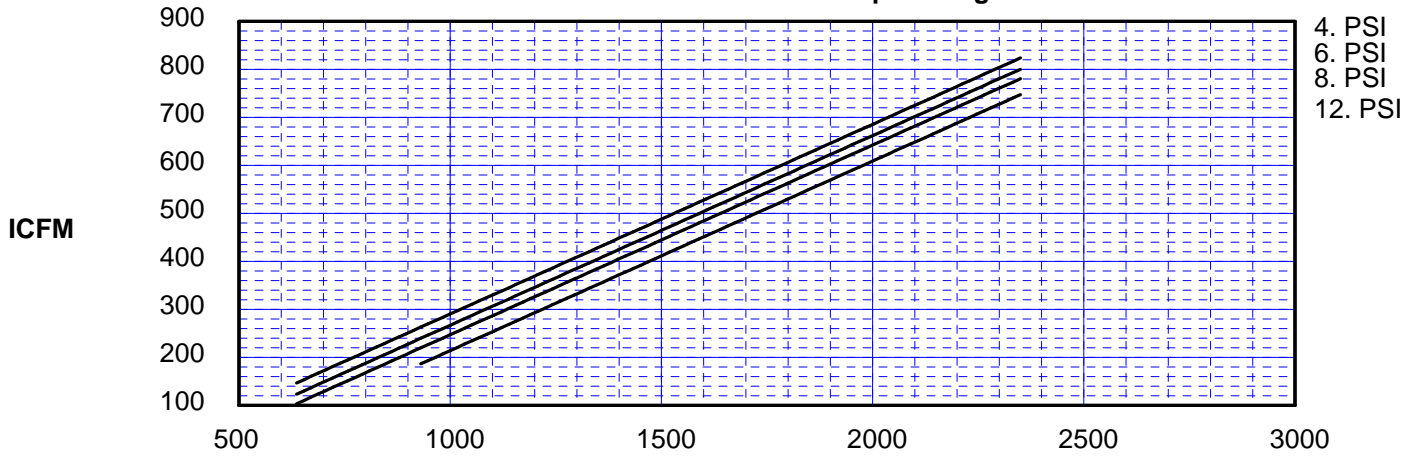

**Pressure Performance  
Roots Model 68 URAI**

Saturday, May 20, 2017

Maximum Pressure Rise: 14 PSI    Maximum Speed: 2350 RPM  
Inlet Press: 14.70 PSIA    Inlet Temp: 68 deg F

**BLOWER SPEED (RPM)**