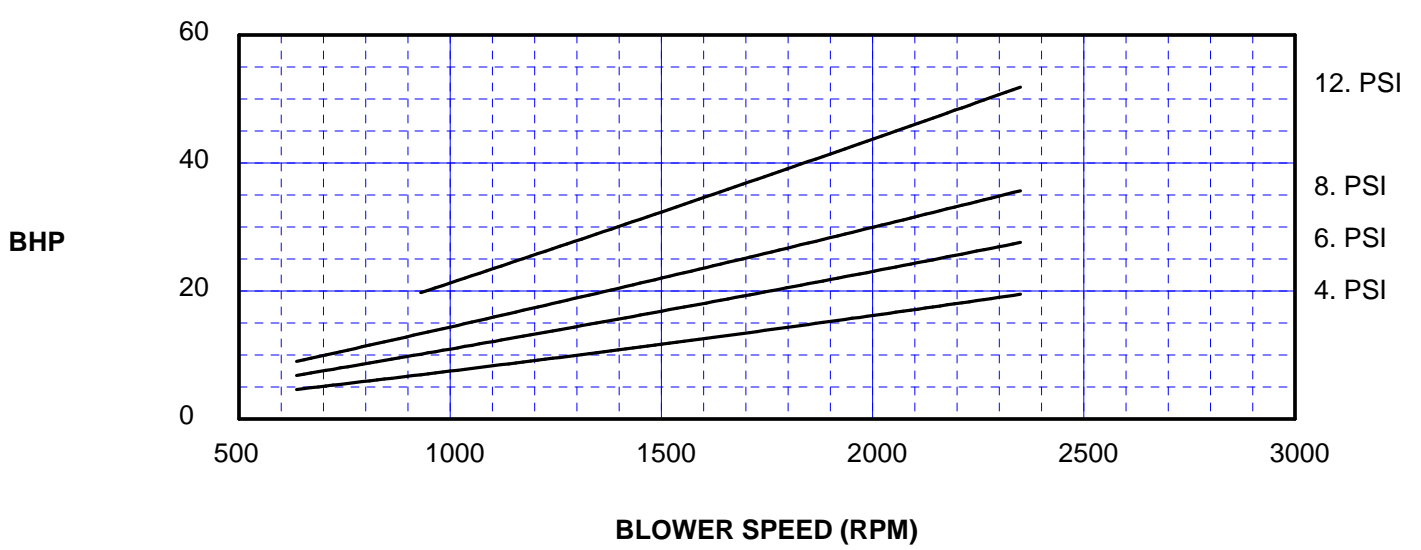

**Pressure Performance  
Roots Model 68 URAI**

Saturday, May 20, 2017

Maximum Pressure Rise: 14 PSI    Maximum Speed: 2350 RPM  
Inlet Press: 14.70 PSIA    Inlet Temp: 68 deg F

**BLOWER SPEED (RPM)**