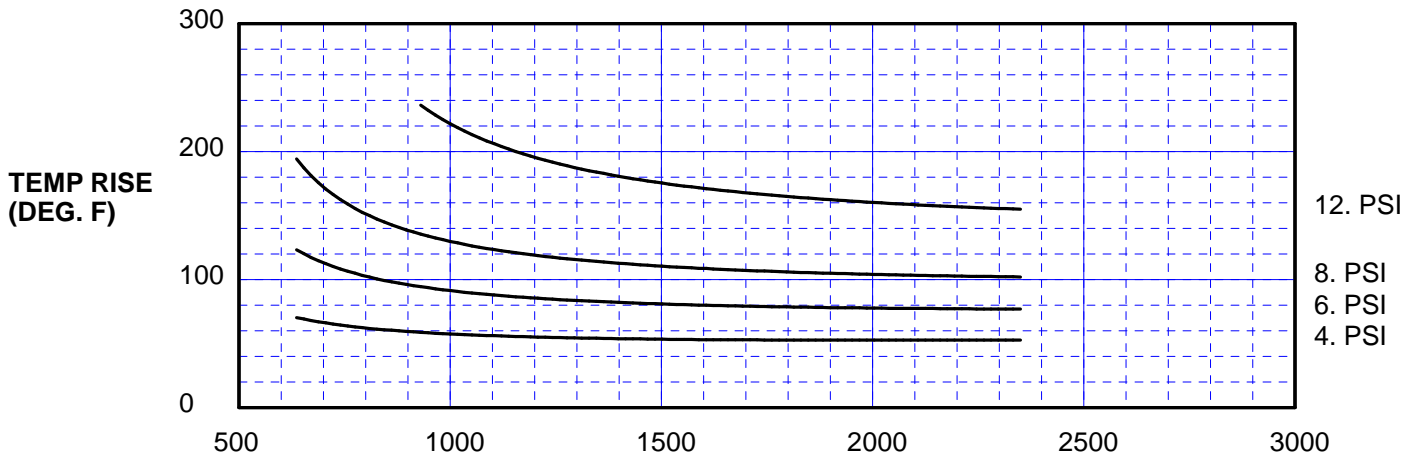

**Pressure Performance  
Roots Model 68 URAI**

Saturday, May 20, 2017

Maximum Pressure Rise: 14 PSI    Maximum Speed: 2350 RPM  
Inlet Press: 14.70 PSIA    Inlet Temp: 68 deg F

**BLOWER SPEED (RPM)**