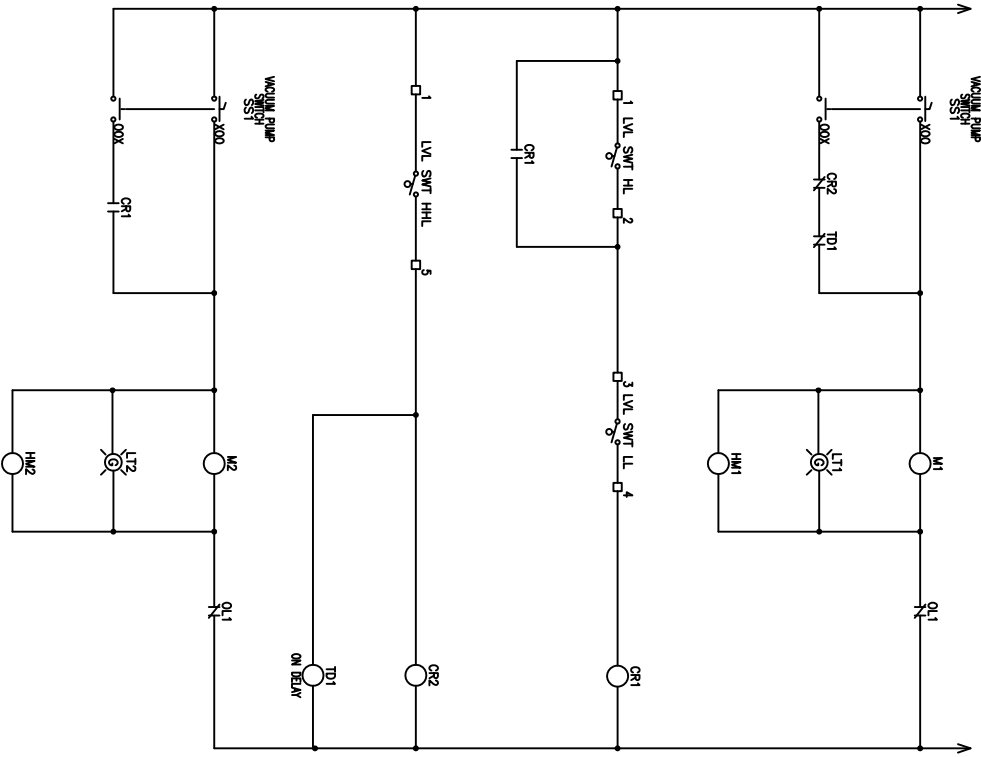

REV / DESCRIPTION DATE BY

REV / DESCRIPTION	DATE	BY
N.T.S.		

REP
ROTUNG ENGINEERING PRODUCTS, INC.
2405 WILSONVILLE BOULEVARD, CHESAPEAKE, VA 20154
TOLL FREE: (800) 536-9833, (770) 536-0020, FAX: (770) 536-0022

TITLE: RENTAL UNIT
DRAWING NO. MC10440000
SHEET NO. REV. 2 OF 2

SOLE: N.T.S.
DRAWN BY: DATE: 12/21/09
CHECKED BY: DATE:
APPR. BY: DATE:

BOX IS BLUE F ORIGINAL