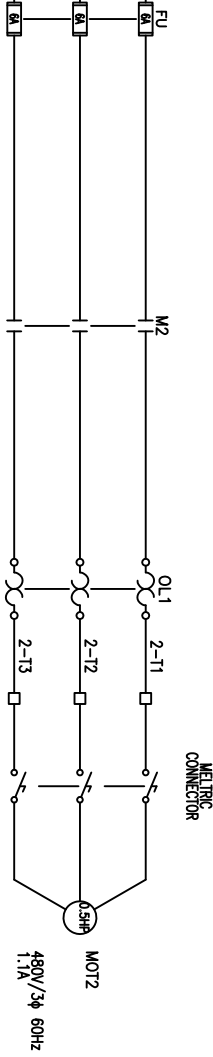

DRAWING NUMBER  
MCT104A0000

480VAC

REV	DESCRIPTION	DATE	BY

		ROTUNG ENGINEERED PRODUCTS, INC. 2405 WINTER BOUTIQUE DRIVE, SUITE 04, 30504 TOLL FREE: (800) 539-9833, (770) 539-0020, FAX: (770) 539-0022	
TITLE: RENTAL UNIT	DATE: 12/21/09	DRAWING NO.:	SHEET NO. / REV: 1 OF 2
SOLE: N.T.S.	CHECKED BY:	CUSTOMER:	RENTAL UNIT
DRAWN BY:	DATE:	APPROV. BY:	DATE:

BOX IS BLUE F ORIGINAL

REV / DESCRIPTION DATE BY

REV / DESCRIPTION	DATE	BY
N.T.S.		

**REP**  
 ROTUNG ENGINEERING PRODUCTS, INC.  
 2405 WILSONVILLE BOULEVARD, CHESAPEAKE, VA 20154  
 TOLL FREE: (800) 536-9833, (770) 536-0020, FAX: (770) 536-0022

TITLE: RENTAL UNIT  
 DRAWING NO. MC10440000  
 SHEET NO. REV. 2 OF 2

SOLE: N.T.S.  
 DRAWN BY: DATE: 12/21/09  
 CHECKED BY: DATE:  
 APPR. BY: DATE:

BOX IS BLUE F ORIGINAL