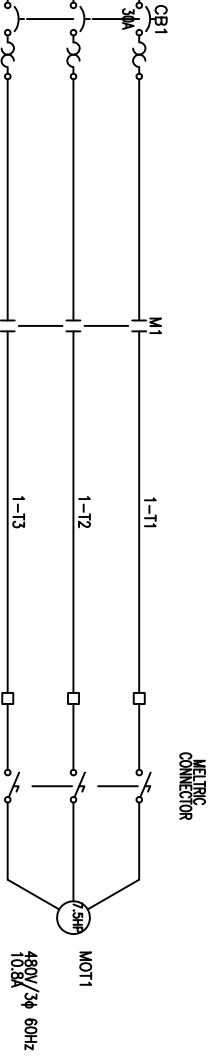

DRAWING NUMBER  
MCT104A0000

480VAC

REV	DESCRIPTION	DATE	BY

		ROTUNG ENGINEERED PRODUCTS, INC. 2405 WINTER BOUTIQUE DRIVE, SUITE 04, 30504 TOLL FREE: (800) 539-9833, (770) 539-0020, FAX: (770) 539-0022	
TITLE: RENTAL UNIT	DATE: 12/21/09	DRAWING NO.:	SHEET NO. / REV: 1 OF 2
SOLE: N.T.S.	CHECKED BY:	CUSTOMER:	RENTAL UNIT
DRAWN BY:	DATE:	APPROV. BY:	DATE:

BOX IS BLUE F ORIGINAL

REV / DESCRIPTION DATE BY

REV / DESCRIPTION	DATE	BY
N.T.S.		

**REP**  
 ROTUNG ENGINEERING PRODUCTS, INC.  
 2405 WILSONVILLE BOULEVARD, CHESAPEAKE, VA 20154  
 TOLL FREE: (800) 536-9833, (770) 536-0020, FAX: (770) 536-0022

TITLE: RENTAL UNIT  
 DRAWING NO. MC10440000  
 SHEET NO. REV. 2 OF 2

SOLE: N.T.S.  
 DRAWN BY: DATE: 12/21/09  
 CHECKED BY: DATE:  
 APPR. BY: DATE:

BOX IS BLUE F ORIGINAL