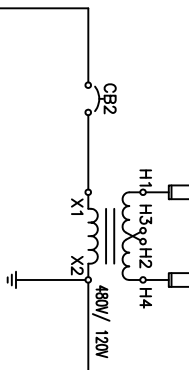

DRAWING NUMBER  
MCT104A0000

480VAC

REV	DESCRIPTION	DATE	BY

		ROTUNG ENGINEERED PRODUCTS, INC. 2405 WINTER BOUTIQUE DRIVE, SUITE 04, 30504 TOLL FREE: (800) 539-9833, (770) 539-0020, FAX: (770) 539-0022	
TITLE: RENTAL UNIT	DATE: 12/21/09	DRAWING NO.:	SHEET NO. / REV: 1 OF 2
SOLE: N.T.S.	CHECKED BY:	CUSTOMER:	RENTAL UNIT
DRAWN BY:	DATE:	APPROV. BY:	DATE:

TITLE: RENTAL UNIT  
 DRAWING NO. MC10440000  
 SHEET NO. REV. 2 OF 2

SOLE: N.T.S.  
 DRAWN BY: DATE: 12/21/09  
 CHECKED BY: DATE:  
 APPR. BY: DATE:

BOX IS BLUE F ORIGINAL