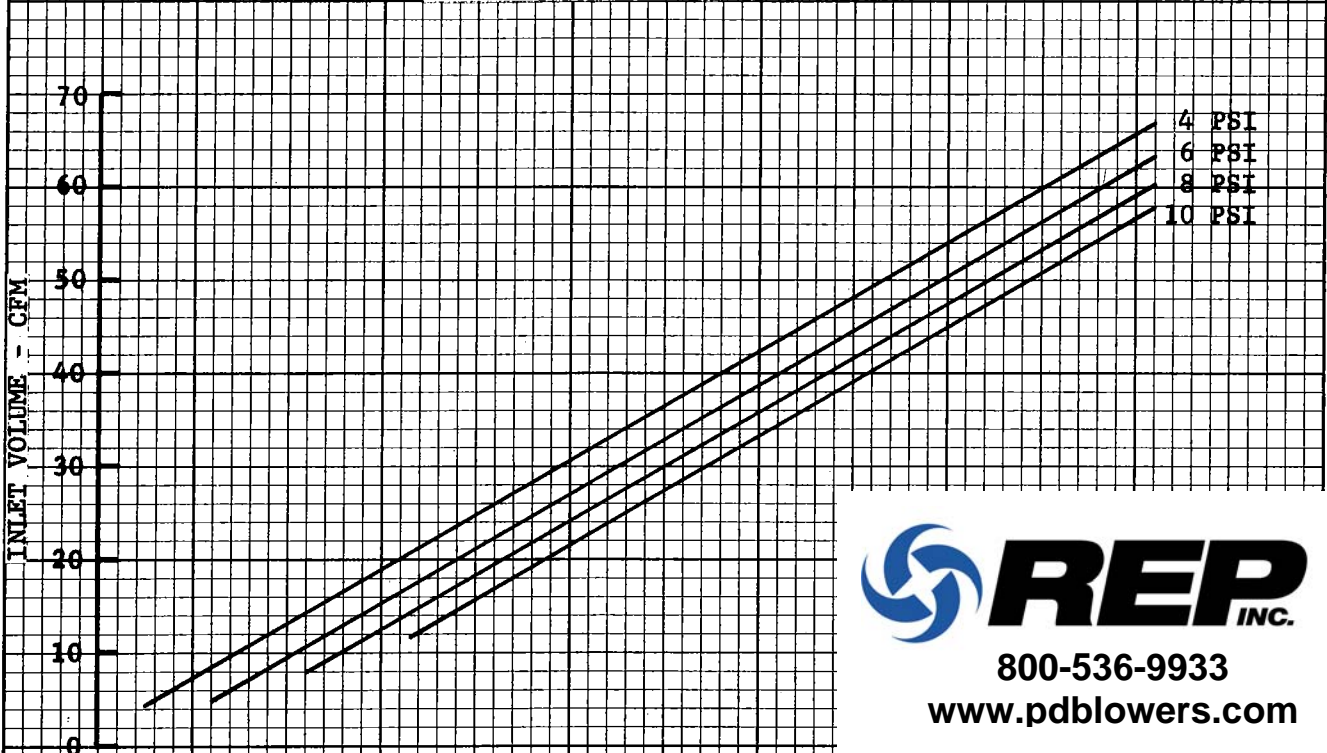

ROOTS BLOWER & VACUUM PUMP DIVISION

CONNERSVILLE, INDIANA 47331

PRINTED IN U.S.A.

PERFORMANCE BASED ON INLET

AIR AT 14.7 PSIA & 68°F.

APRIL 1970

PERFORMANCE
1702J WHISPAIR MAX
MAXIMUM PRESSURE RISE = 10 PSI
MAXIMUM SPEED = 7100 RPM