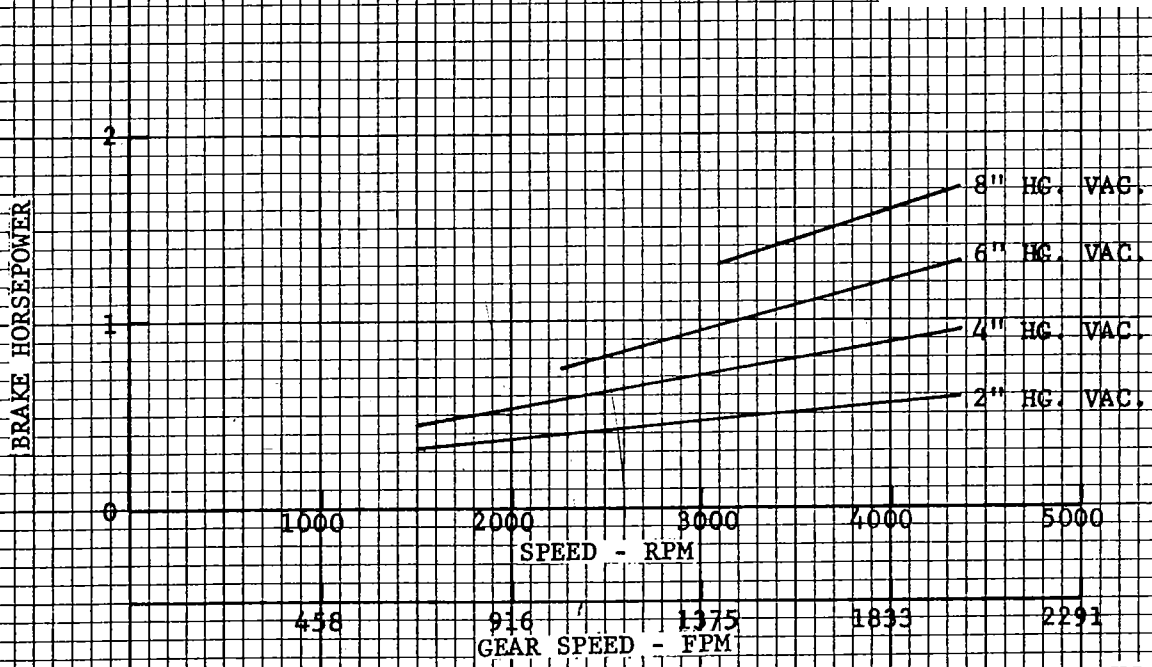

ROOTS BLOWER & VACUUM PUMP DIVISION

PERFORMANCE BASED ON

CONNERSVILLE, INDIANA 47331

INLET AIR AT 14.7 PSIA AND 68°F.

PRINTED IN U.S.A.

FEBRUARY 1970

PERFORMANCE
 1704 WHISPAIR MAX
 MAXIMUM VACUUM = 8 IN. HG.
 MAXIMUM SPEED = 4360 RPM

800-536-9933
www.pdblowers.com

1000 2000 3000 4000 5000
 SPEED - RPM

458 916 1375 1833 2291
 GEAR SPEED - FPM