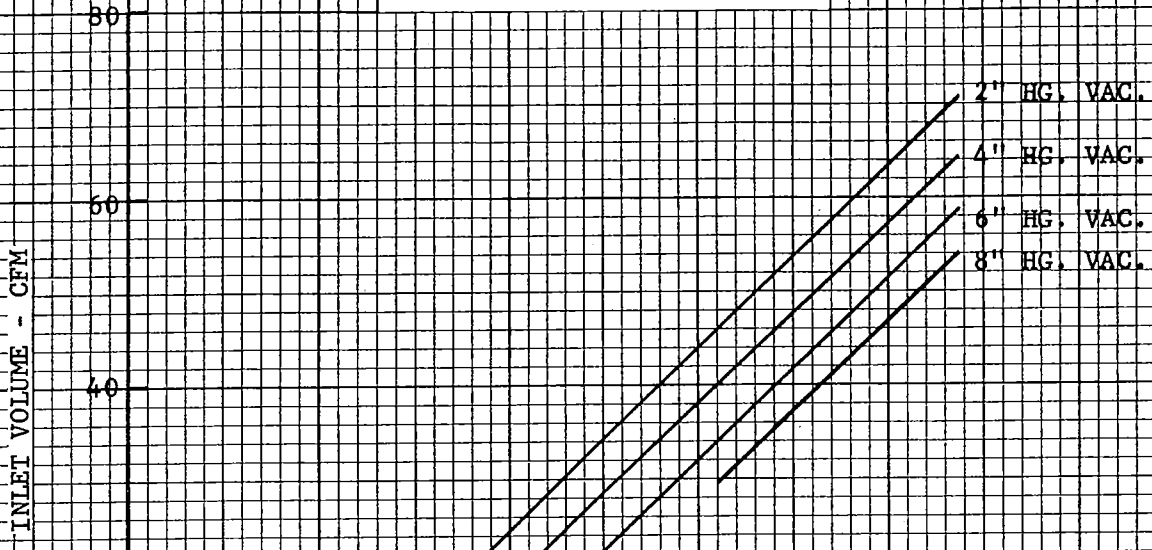

ROOTS BLOWER & VACUUM PUMP DIVISION

PERFORMANCE BASED ON

CONNERSVILLE, INDIANA 47331

INLET AIR AT 14.7 PSIA AND 68°F.

PRINTED IN U.S.A.

FEBRUARY 1970

PERFORMANCE
 1704 WHISPAIR MAX
 MAXIMUM VACUUM = 8 IN. HG.
 MAXIMUM SPEED = 4360 RPM

800-536-9933
www.pdblowers.com

1000 2000 3000 4000 5000
 SPEED - RPM

458 916 1375 1833 2291
 GEAR SPEED - FPM