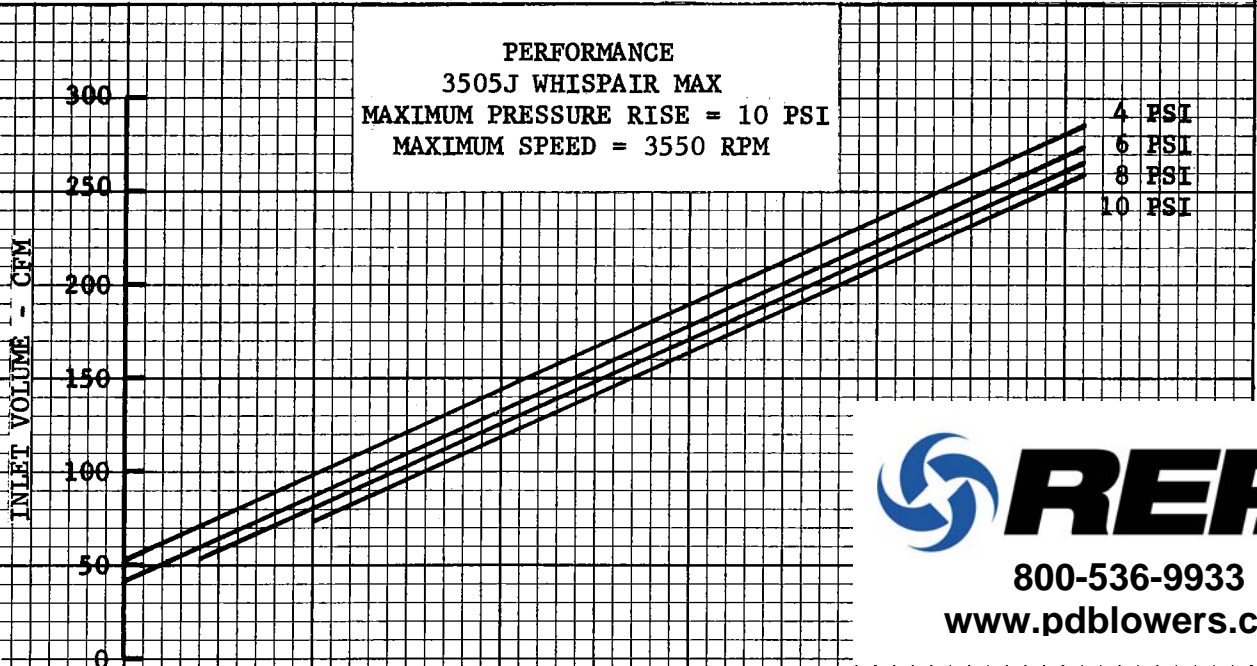

ROOTS BLOWER & VACUUM PUMP DIVISION

CONNERSVILLE, INDIANA 47331

PRINTED IN U.S.A.

PERFORMANCE BASED ON INLET

AIR AT 14.7 PSIA & 68°F.

APRIL 1970

800-536-9933

www.pdblwers.com