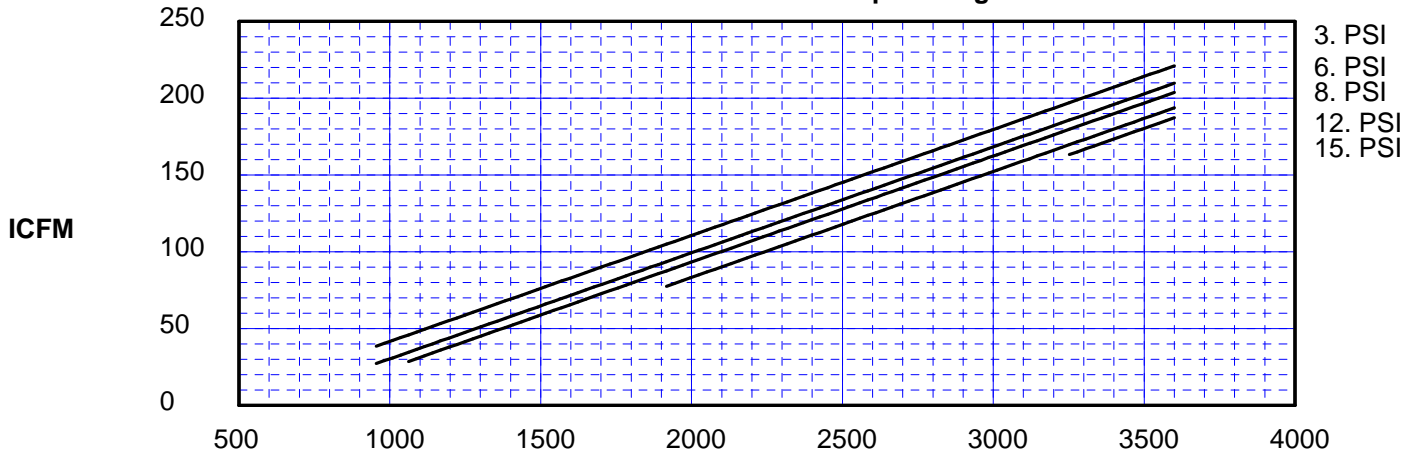

Tuesday, Nov 28, 2017

**Pressure Performance
Sutorbilt Model 4H Legend**

Maximum Pressure Rise: 15 PSI Maximum Speed: 3600 RPM
Inlet Press: 14.70 PSIA Inlet Temp: 68 deg F

BLOWER SPEED (RPM)