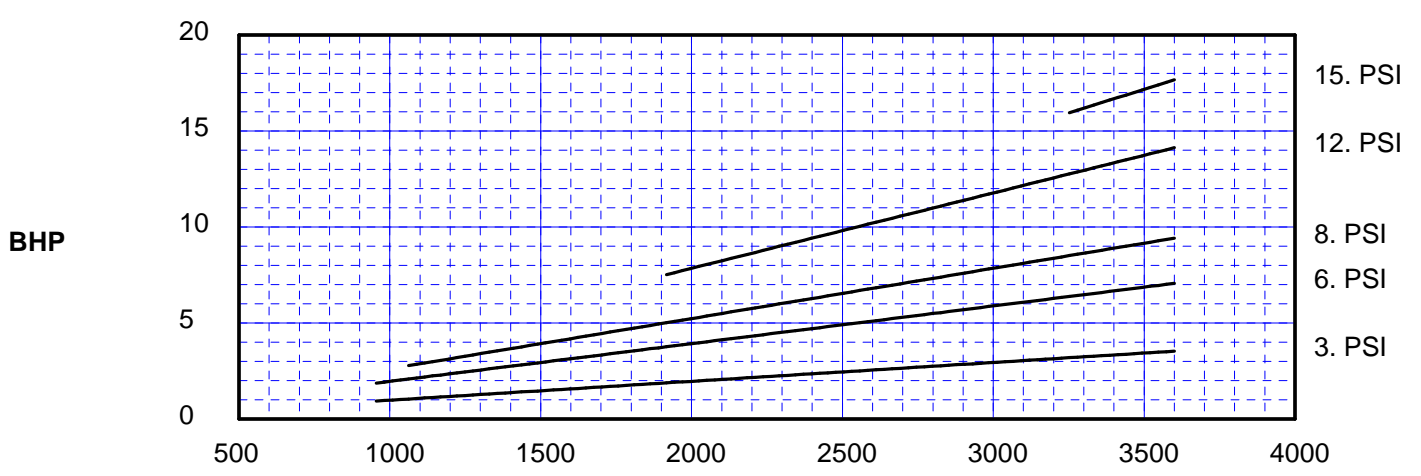

Tuesday, Nov 28, 2017

**Pressure Performance
Sutorbilt Model 4H Legend**

Maximum Pressure Rise: 15 PSI Maximum Speed: 3600 RPM
Inlet Press: 14.70 PSIA Inlet Temp: 68 deg F

BLOWER SPEED (RPM)