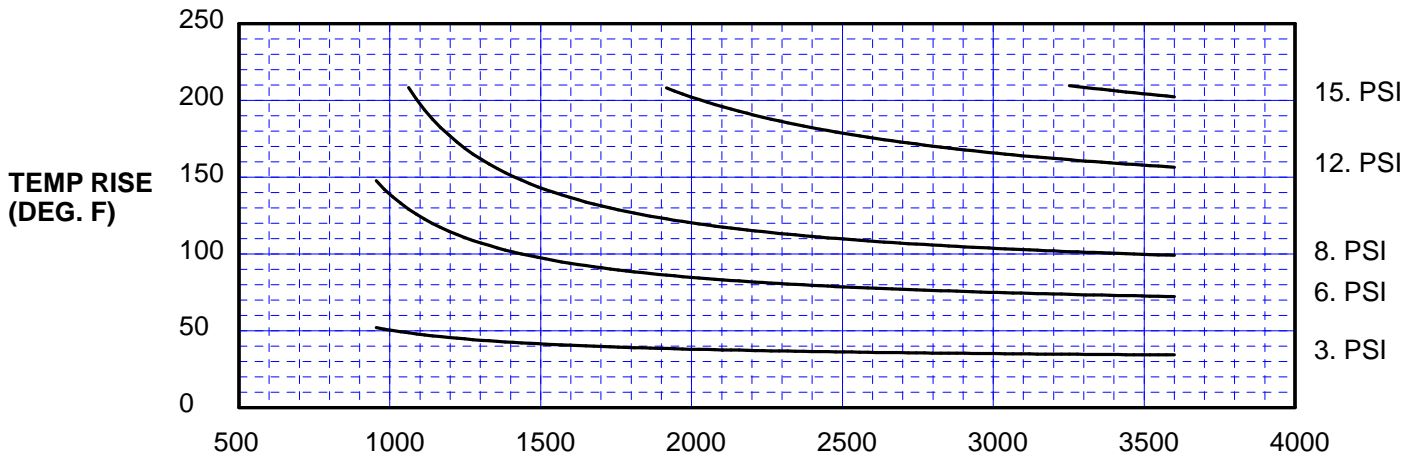

Tuesday, Nov 28, 2017

**Pressure Performance
Sutorbilt Model 4H Legend**

Maximum Pressure Rise: 15 PSI Maximum Speed: 3600 RPM
Inlet Press: 14.70 PSIA Inlet Temp: 68 deg F

BLOWER SPEED (RPM)