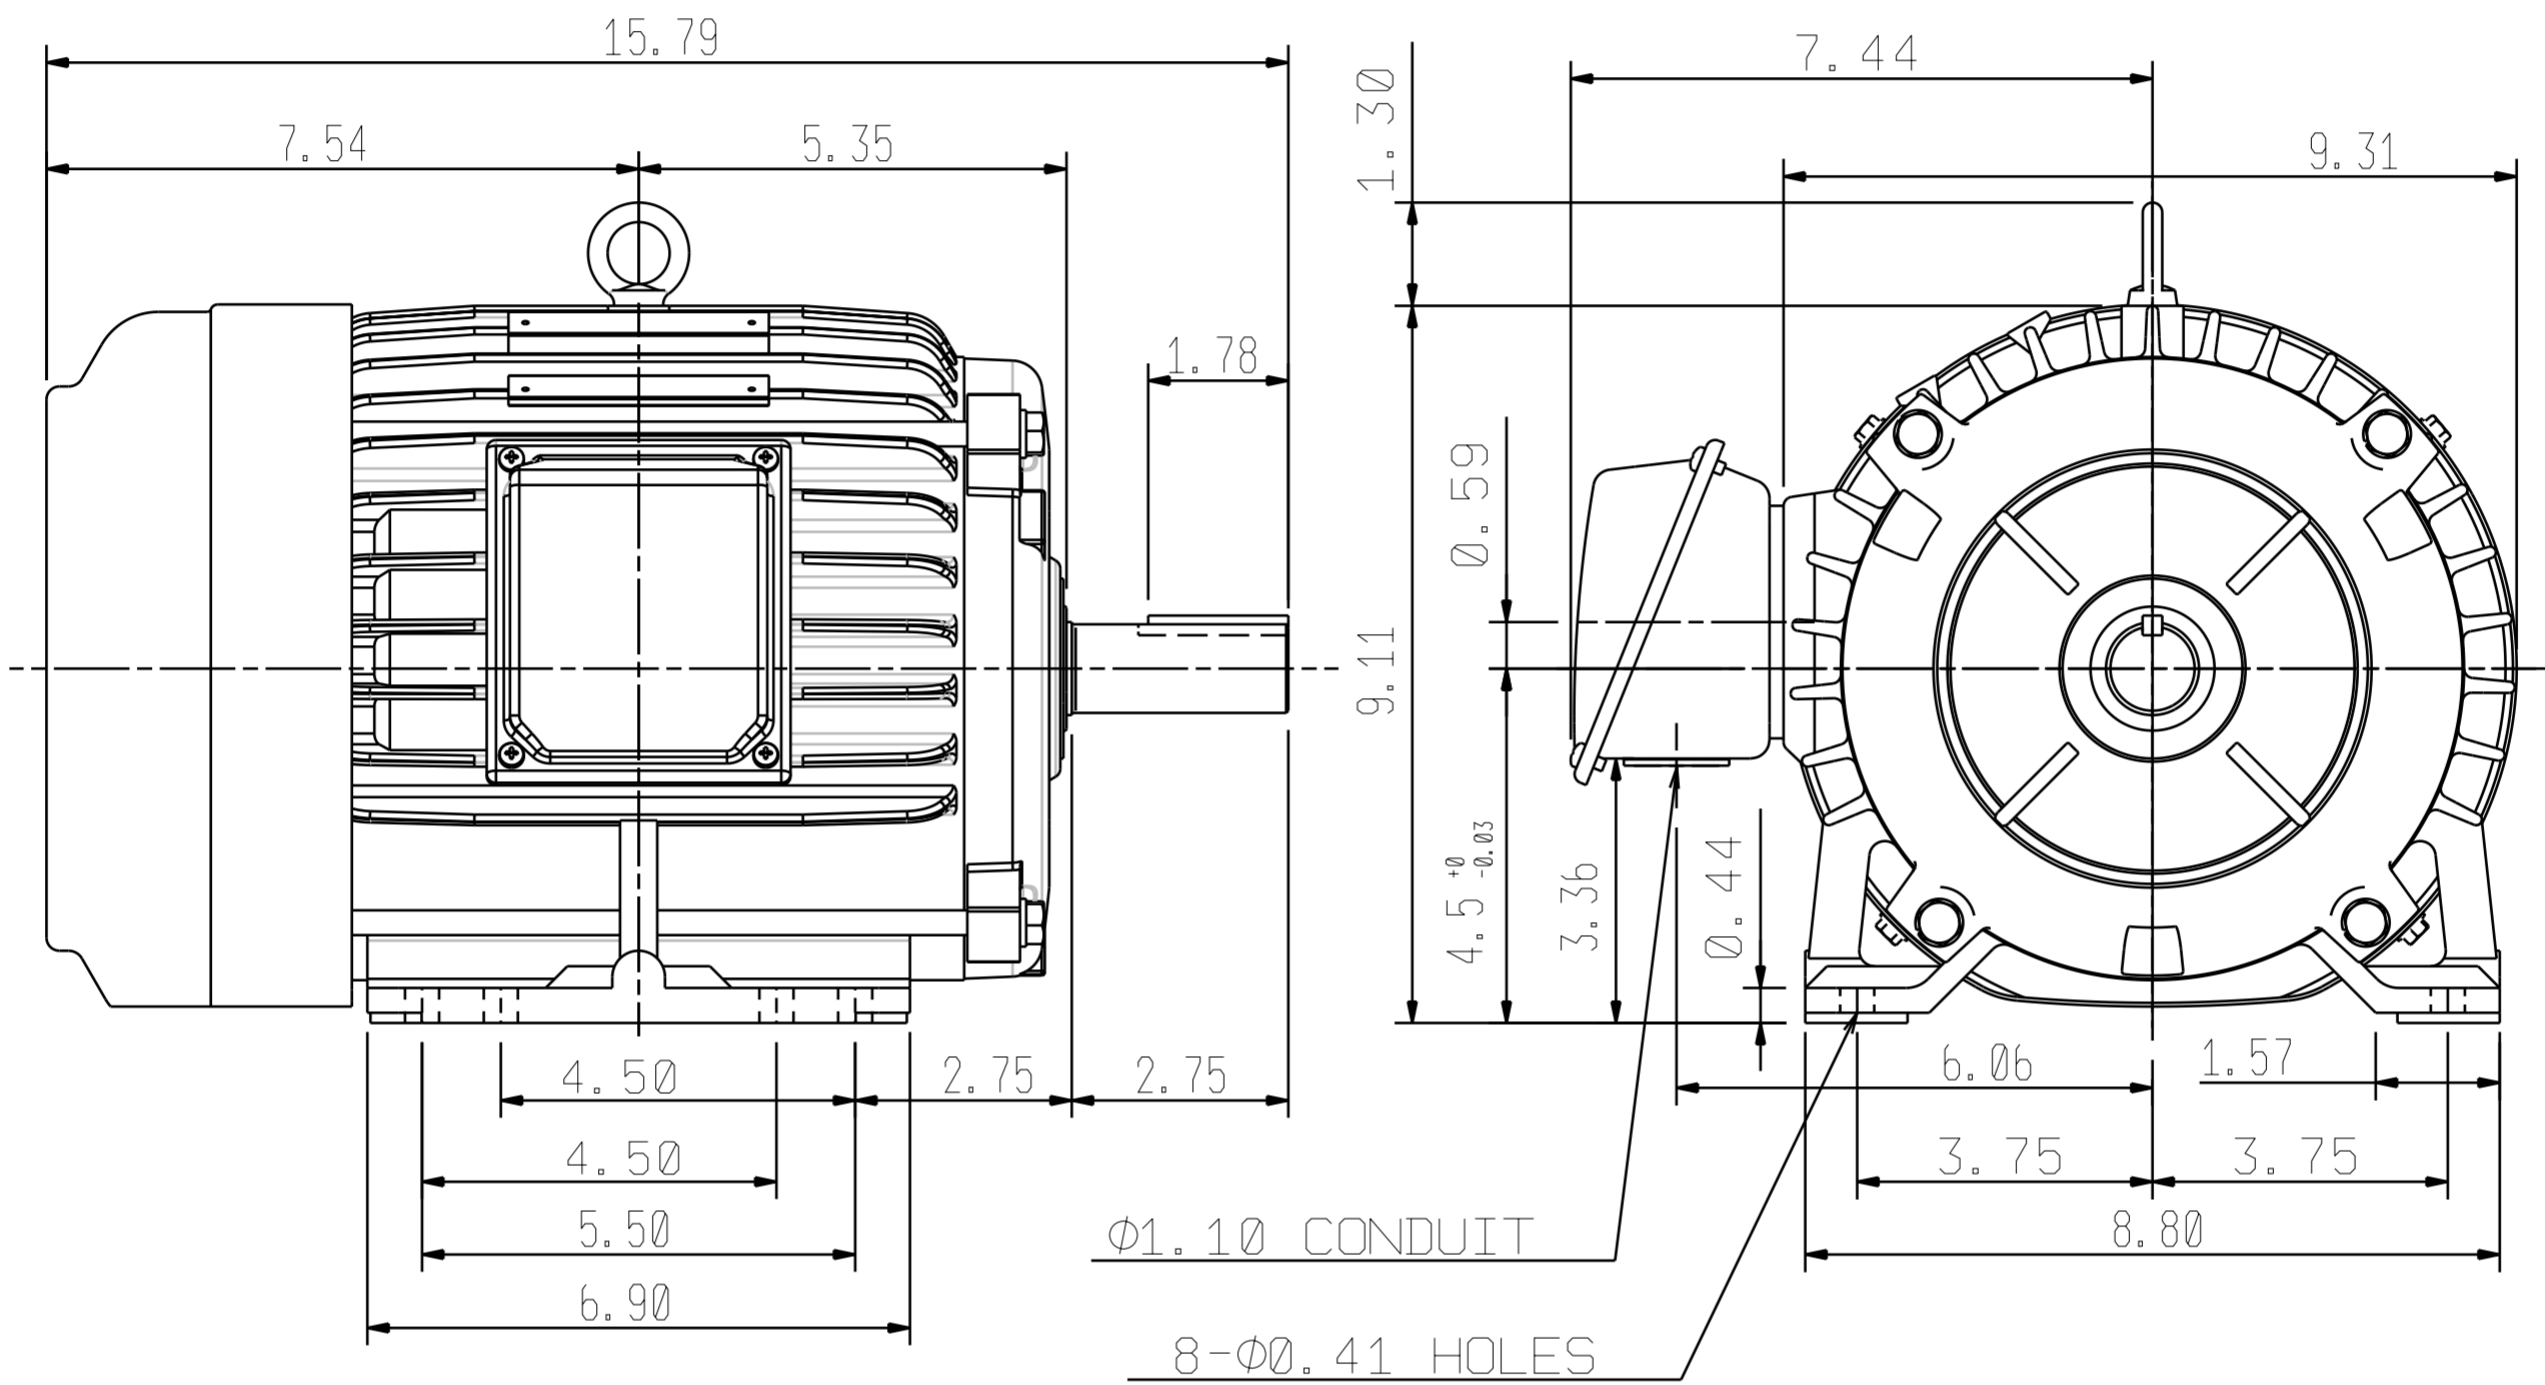

DATE MARCH. 3, 2020	OUTLINE DIMENSIONS 3-PHASE INDUCTION MOTOR	MOTOR TYPE: AEHH8P
CAT. #: NP0054		FRAME NO. 184T

Pole	HP	kW	Hz	VOLT	r/min(rpm)
4	5	3.7	60	230/460	1800
Ins	Rating	Dimension in	Approx Weight	Bearings	
F	CONT.	Info	90 lbs	DE: 6306ZZ NDE: 6206ZZ	

Totally Enclosed Fan-Cooled Type. Squirrel-Cage Rotor.

②	07 19 19	Modified Dimensions	Mahato
---	----------	---------------------	--------

DWG.	Mahato	12.28.18	TEC   Westinghouse	DWG NO.
CHKD.	M. C. JENG	05.30.19		31049R342012
APPD.	M. C. JENG	05.30.19		