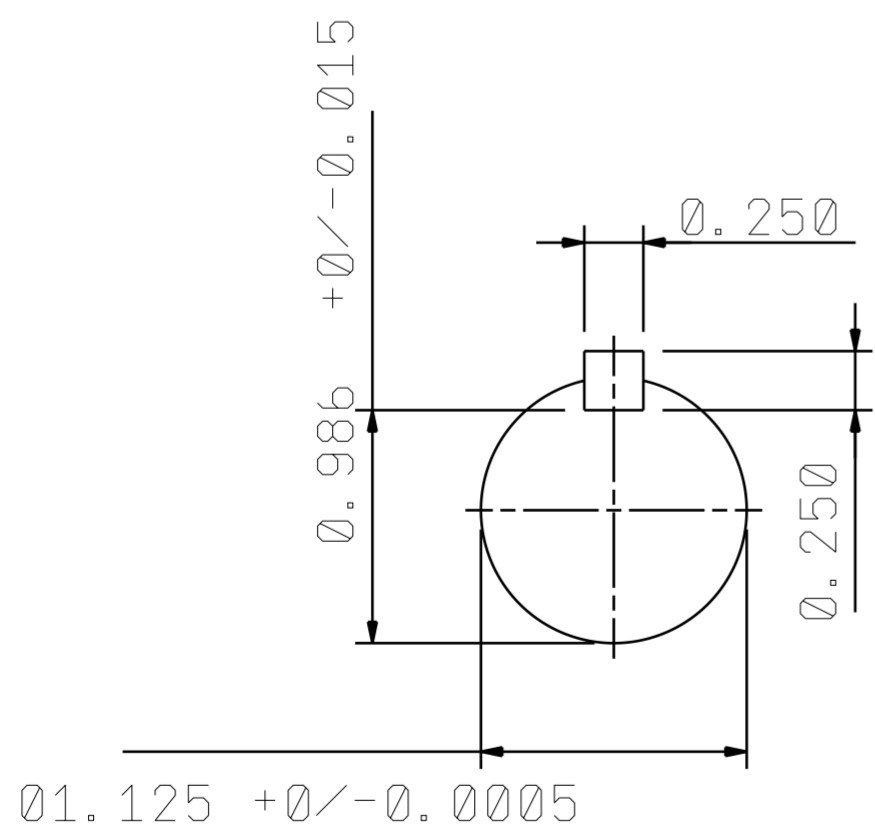

DATE MARCH. 3, 2020	OUTLINE DIMENSIONS 3-PHASE INDUCTION MOTOR	MOTOR TYPE: AEHH8P
CAT. #: NP0054		FRAME NO. 184T

Pole	HP	kW	Hz	VOLT	r/min(rpm)
4	5	3.7	60	230/460	1800
Ins	Rating	Dimension in	Approx Weight	Bearings	
F	CONT.	Info	90 lbs	DE: 6306ZZ NDE: 6206ZZ	

Totally Enclosed Fan-Cooled Type. Squirrel-Cage Rotor.

②	07 19 19	Modified Dimensions	Mahato
---	----------	---------------------	--------

DWG.	Mahato	12.28.18	TEC   Westinghouse	DWG NO.
CHKD.	M. C. JENG	05.30.19		31049R342012
APPD.	M. C. JENG	05.30.19		