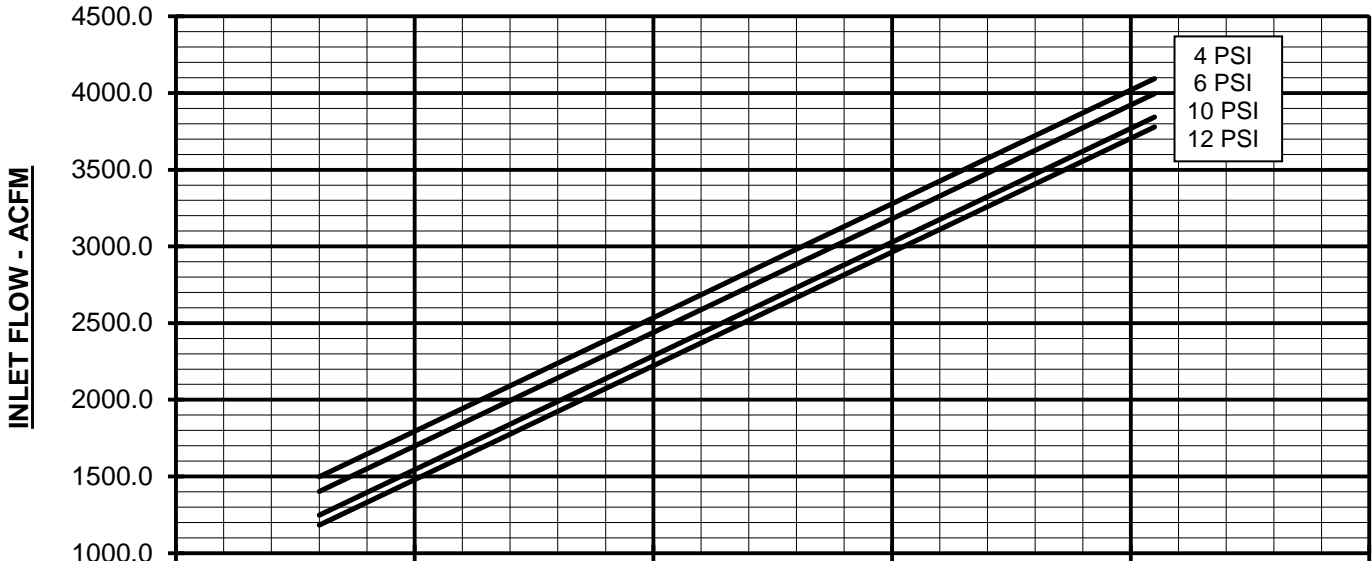

**PRESSURE PERFORMANCE
728 TRI-RAM BLOWER
MAX. PRESSURE RISE = 12 PSI
MAX. SPEED = 3050 RPM**

PERFORMANCE BASED ON AIR
INLET PRESSURE = 14.7 PSIA
INLET TEMPERATURE = 68 °F
CURVES GENERATED: JUN-2015

LATEST REVISION	DESCRIPTION
Apr-2019	UPDATED LABEL