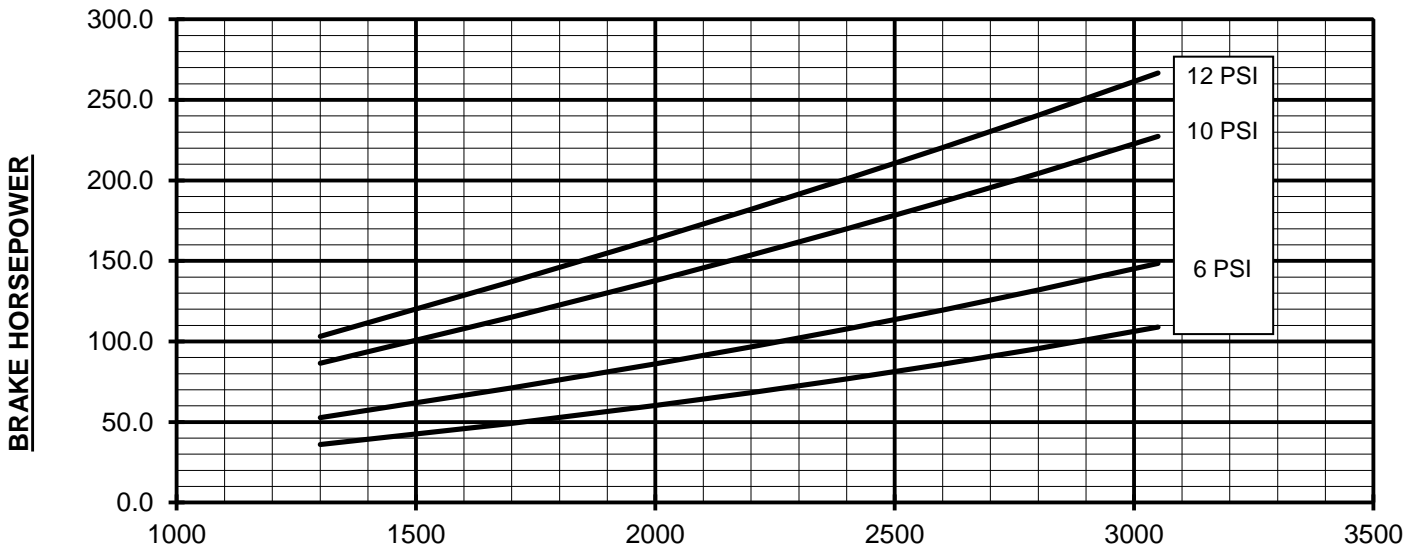

**PRESSURE PERFORMANCE
728 TRI-RAM BLOWER
MAX. PRESSURE RISE = 12 PSI
MAX. SPEED = 3050 RPM**

PERFORMANCE BASED ON AIR
INLET PRESSURE = 14.7 PSIA
INLET TEMPERATURE = 68 °F
CURVES GENERATED: JUN-2015

LATEST REVISION	DESCRIPTION
Apr-2019	UPDATED LABEL