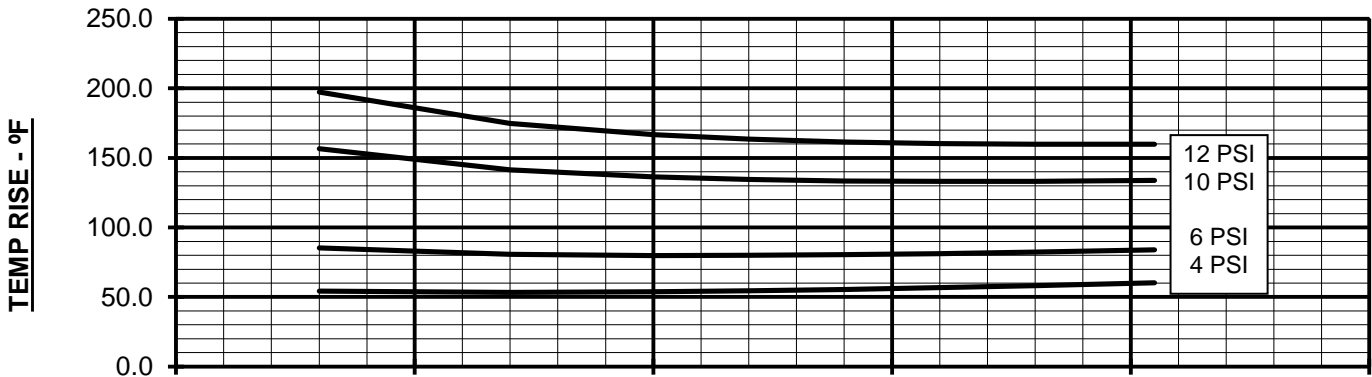

**PRESSURE PERFORMANCE
728 TRI-RAM BLOWER
MAX. PRESSURE RISE = 12 PSI
MAX. SPEED = 3050 RPM**

PERFORMANCE BASED ON AIR
INLET PRESSURE = 14.7 PSIA
INLET TEMPERATURE = 68 °F
CURVES GENERATED: JUN-2015

LATEST REVISION	DESCRIPTION
Apr-2019	UPDATED LABEL